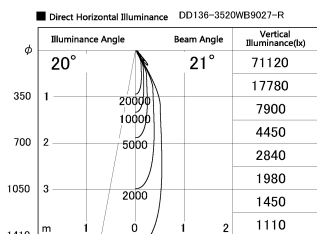

Item no. DD136-3520WB9027-R

Series Name: Cledy versa R-G Antiglare
(DD136-AG-R)

White Reflector

Installation	Recessed mount
Type	Cledy versa R-G Antiglare (DD136-AG-R)
Fixture wattage	36W
Beam angle	21 deg
Color Temp.	2700K
CRI	Ra>90
Luminous	3451 lm
Body	Die-cast aluminum alloy
Body finish	N/A
Trim finish	Black
Reflector finish	White
IP Rate	IP20
Light source	COB module
Input Voltage	AC220~240V
Dimming Type	Non-Dimmable
Certificate	CE, CCC
Cut Hole	150mm