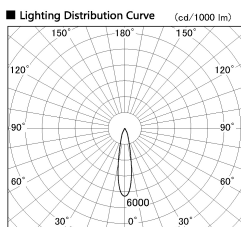

Item no. DD136-3520WB9027-R

Series Name: Cledy versa R-G Antiglare
(DD136-AG-R)

White Reflector

Installation	Recessed mount
Type	Cledy versa R-G Antiglare (DD136-AG-R)
Fixture wattage	36W
Beam angle	21 deg
Color Temp.	2700K
CRI	Ra>90
Luminous	3451 lm
Body	Die-cast aluminum alloy
Body finish	N/A
Trim finish	Black
Reflector finish	White
IP Rate	IP20
Light source	COB module
Input Voltage	AC220~240V
Dimming Type	Non-Dimmable
Certificate	CE, CCC
Cut Hole	150mm