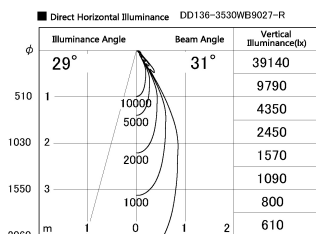

Item no. DD136-3530WB9027-R

Series Name: Cledy versa R-G Antiglare
(DD136-AG-R)

White Reflector

Installation	Recessed mount
Type	
Fixture wattage	36W
Beam angle	31 deg
Color Temp.	2700K
CRI	Ra>90
Luminous	3436 lm
Body	Die-cast aluminum alloy
Body finish	N/A
Trim finish	Black
Reflector finish	White
IP Rate	IP20
Light source	COB module
Input Voltage	AC220~240V
Dimming Type	Non-Dimmable
Certificate	CE, CCC
Cut Hole	150mm