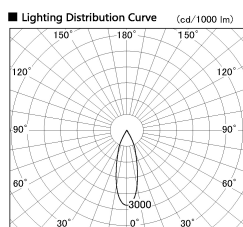

Item no. DD136-3530WB9027-R

Series Name: Cledy versa R-G Antiglare  
(DD136-AG-R)

White Reflector

Installation	Recessed mount
Type	Cledy versa R-G Antiglare (DD136-AG-R)
Fixture wattage	36W
Beam angle	31 deg
Color Temp.	2700K
CRI	Ra>90
Luminous	3436 lm
Body	Die-cast aluminum alloy
Body finish	N/A
Trim finish	Black
Reflector finish	White
IP Rate	IP20
Light source	COB module
Input Voltage	AC220~240V
Dimming Type	Non-Dimmable
Certificate	CE, CCC
Cut Hole	150mm