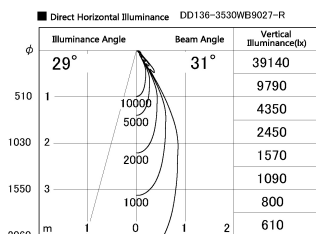

Item no. DD136-3530WB9027-R

Series Name: Cledy versa R-G Antiglare  
(DD136-AG-R)

White Reflector

Installation	Recessed mount
Type	Cledy versa R-G Antiglare (DD136-AG-R)
Fixture wattage	36W
Beam angle	31 deg
Color Temp.	2700K
CRI	Ra>90
Luminous	3436 lm
Body	Die-cast aluminum alloy
Body finish	N/A
Trim finish	Black
Reflector finish	White
IP Rate	IP20
Light source	COB module
Input Voltage	AC220~240V
Dimming Type	Non-Dimmable
Certificate	CE, CCC
Cut Hole	150mm