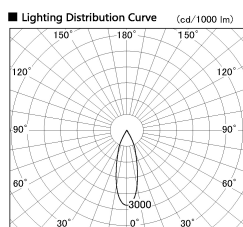

Item no. DD136-3530WB9027-R

Series Name: Cledy versa R-G Antiglare
(DD136-AG-R)

White Reflector

Installation	Recessed mount
Type	
Fixture wattage	36W
Beam angle	31 deg
Color Temp.	2700K
CRI	Ra>90
Luminous	3436 lm
Body	Die-cast aluminum alloy
Body finish	N/A
Trim finish	Black
Reflector finish	White
IP Rate	IP20
Light source	COB module
Input Voltage	AC220~240V
Dimming Type	Non-Dimmable
Certificate	CE, CCC
Cut Hole	150mm