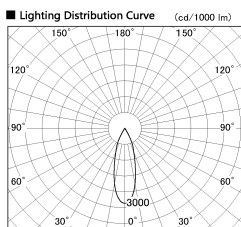

Item no. DD136-3530WB9027-R

Series Name: Cledy versa R-G Antiglare
(DD136-AG-R)

White Reflector

■ Direct Horizontal Illuminance DD136-3530WB9027-R

φ	Illuminance Angle	Beam Angle	Vertical Illuminance (lx)
1	29°	31°	39140
510			9790
1030			4350
1550			2450
2060			1570
			1090
			800
			610

Installation	Recessed mount
Type	Cledy versa R-G Antiglare (DD136-AG-R)
Fixture wattage	36W
Beam angle	31 deg
Color Temp.	2700K
CRI	Ra>90
Luminous	3436 lm
Body	Die-cast aluminum alloy
Body finish	N/A
Trim finish	Black
Reflector finish	White
IP Rate	IP20
Light source	COB module
Input Voltage	AC220~240V
Dimming Type	Non-Dimmable
Certificate	CE, CCC
Cut Hole	150mm