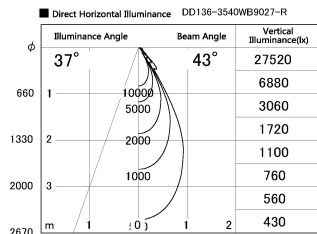

Item no. DD136-3540WB9027-R

Series Name: Cledy versa R-G Antiglare
(DD136-AG-R)

White Reflector

Installation	Recessed mount
Type	Cledy versa R-G Antiglare (DD136-AG-R)
Fixture wattage	36W
Beam angle	42 deg
Color Temp.	2700K
CRI	Ra>90
Luminous	3406 lm
Body	Die-cast aluminum alloy
Body finish	N/A
Trim finish	Black
Reflector finish	White
IP Rate	IP20
Light source	COB module
Input Voltage	AC220~240V
Dimming Type	Non-Dimmable
Certificate	CE, CCC
Cut Hole	150mm