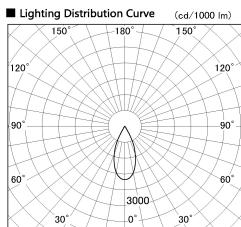

Item no. DD136-3540WB9027-R

Series Name: Cledy versa R-G Antiglare
(DD136-AG-R)

White Reflector

Installation	Recessed mount
Type	Cledy versa R-G Antiglare (DD136-AG-R)
Fixture wattage	36W
Beam angle	42 deg
Color Temp.	2700K
CRI	Ra>90
Luminous	3406 lm
Body	Die-cast aluminum alloy
Body finish	N/A
Trim finish	Black
Reflector finish	White
IP Rate	IP20
Light source	COB module
Input Voltage	AC220~240V
Dimming Type	Non-Dimmable
Certificate	CE, CCC
Cut Hole	150mm