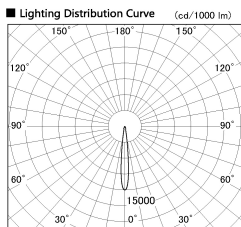

Item no. DD136-2815WB9027-R

Series Name: Cledy versa R-G Antiglare
(DD136-AG-R)

White Reflector

Direct Horizontal Illuminance DD136-2815WB9027-R

| φ | Illuminance Angle | Beam Angle | Vertical Illuminance (lx) |
|-----|-------------------|------------|---------------------------|
| 170 | 10° | 12° | 114290 |
| 1 | 50000 | | 28570 |
| | 20000 | | 12700 |
| 340 | 10000 | | 7140 |
| 2 | | | 4570 |
| 520 | 5000 | | 3170 |
| 3 | | | 2330 |
| 690 | | | 1790 |
| m | 2.0 | 1 2 | |

| | |
|------------------|---|
| Installation | Recessed mount |
| Type | Cledy versa R-G Antiglare (DD136-AG-R) |
| Fixture wattage | 28W |
| Beam angle | 12 deg |
| Color Temp. | 2700K |
| CRI | Ra>90 |
| Luminous | 2363 lm |
| Body | Die-cast aluminum alloy |
| Body finish | N/A |
| Trim finish | Black |
| Reflector finish | White |
| IP Rate | IP20 |
| Light source | COB module |
| Input Voltage | AC220~240V |
| Dimming Type | Non-Dimmable |
| Certificate | CE, CCC |
| Cut Hole | 150mm |