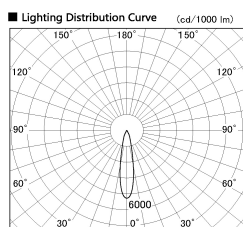

Item no. DD136-2820WB9027-R

Series Name: Cledy versa R-G Antiglare
(DD136-AG-R)

White Reflector

Direct Horizontal Illuminance DD136-2820WB9027-R

φ	Illuminance Angle	Beam Angle	Vertical Illuminance (lx)
350	20°	21°	56370
700	2000	10000	14090
1050	5000	2250	6260
1410	2000	1570	3520
		1150	880

Installation	Recessed mount
Type	Cledy versa R-G Antiglare (DD136-AG-R)
Fixture wattage	28W
Beam angle	21 deg
Color Temp.	2700K
CRI	Ra>90
Luminous	2735 lm
Body	Die-cast aluminum alloy
Body finish	N/A
Trim finish	Black
Reflector finish	White
IP Rate	IP20
Light source	COB module
Input Voltage	AC220~240V
Dimming Type	Non-Dimmable
Certificate	CE, CCC
Cut Hole	150mm