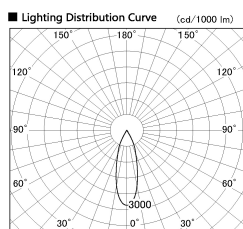

Item no. DD136-2830WB9027-R

Series Name: Cledy versa R-G Antiglare
(DD136-AG-R)

White Reflector

Installation	Recessed mount
Type	Cledy versa R-G Antiglare (DD136-AG-R)
Fixture wattage	28W
Beam angle	31 deg
Color Temp.	2700K
CRI	Ra>90
Luminous	2724 lm
Body	Die-cast aluminum alloy
Body finish	N/A
Trim finish	Black
Reflector finish	White
IP Rate	IP20
Light source	COB module
Input Voltage	AC220~240V
Dimming Type	Non-Dimmable
Certificate	CE, CCC
Cut Hole	150mm