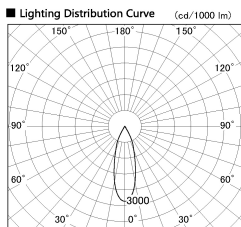

Item no. DD136-2830WB9027-R

Series Name: Cledy versa R-G Antiglare
(DD136-AG-R)

White Reflector

Installation	Recessed mount
Type	Cledy versa R-G Antiglare (DD136-AG-R)
Fixture wattage	28W
Beam angle	31 deg
Color Temp.	2700K
CRI	Ra>90
Luminous	2724 lm
Body	Die-cast aluminum alloy
Body finish	N/A
Trim finish	Black
Reflector finish	White
IP Rate	IP20
Light source	COB module
Input Voltage	AC220~240V
Dimming Type	Non-Dimmable
Certificate	CE, CCC
Cut Hole	150mm