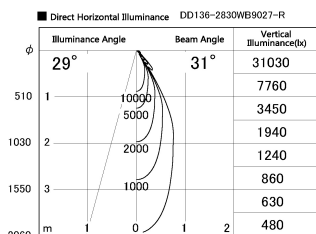

Item no. DD136-2830WB9027-R

Series Name: Cledy versa R-G Antiglare
(DD136-AG-R)

White Reflector

Installation	Recessed mount
Type	Cledy versa R-G Antiglare (DD136-AG-R)
Fixture wattage	28W
Beam angle	31 deg
Color Temp.	2700K
CRI	Ra>90
Luminous	2724 lm
Body	Die-cast aluminum alloy
Body finish	N/A
Trim finish	Black
Reflector finish	White
IP Rate	IP20
Light source	COB module
Input Voltage	AC220~240V
Dimming Type	Non-Dimmable
Certificate	CE, CCC
Cut Hole	150mm