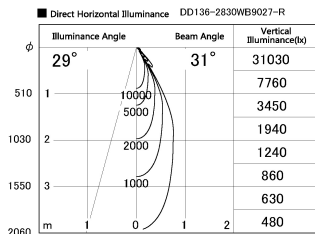

Item no. DD136-2830WB9027-R

Series Name: Cledy versa R-G Antiglare
(DD136-AG-R)

White Reflector

Installation	Recessed mount
Type	Cledy versa R-G Antiglare (DD136-AG-R)
Fixture wattage	28W
Beam angle	31 deg
Color Temp.	2700K
CRI	Ra>90
Luminous	2724 lm
Body	Die-cast aluminum alloy
Body finish	N/A
Trim finish	Black
Reflector finish	White
IP Rate	IP20
Light source	COB module
Input Voltage	AC220~240V
Dimming Type	Non-Dimmable
Certificate	CE, CCC
Cut Hole	150mm