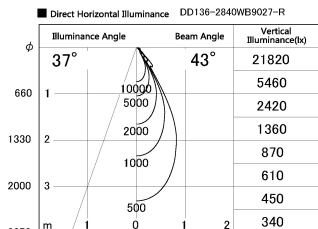

Item no. DD136-2840WB9027-R

Series Name: Cledy versa R-G Antiglare
(DD136-AG-R)

White Reflector

Installation	Recessed mount
Type	Cledy versa R-G Antiglare (DD136-AG-R)
Fixture wattage	28W
Beam angle	42 deg
Color Temp.	2700K
CRI	Ra>90
Luminous	2701 lm
Body	Die-cast aluminum alloy
Body finish	N/A
Trim finish	Black
Reflector finish	White
IP Rate	IP20
Light source	COB module
Input Voltage	AC220~240V
Dimming Type	Non-Dimmable
Certificate	CE, CCC
Cut Hole	150mm