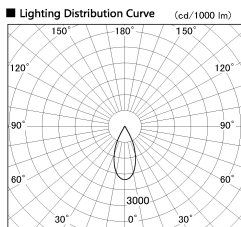

Item no. DD136-2840WB9027-R

Series Name: Cledy versa R-G Antiglare
(DD136-AG-R)

White Reflector

Installation	Recessed mount
Type	Cledy versa R-G Antiglare (DD136-AG-R)
Fixture wattage	28W
Beam angle	42 deg
Color Temp.	2700K
CRI	Ra>90
Luminous	2701 lm
Body	Die-cast aluminum alloy
Body finish	N/A
Trim finish	Black
Reflector finish	White
IP Rate	IP20
Light source	COB module
Input Voltage	AC220~240V
Dimming Type	Non-Dimmable
Certificate	CE, CCC
Cut Hole	150mm