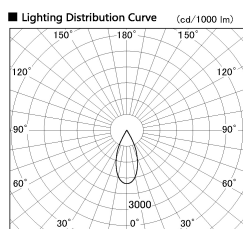

Item no. DD136-2840WB9027-R

Series Name: Cledy versa R-G Antiglare
(DD136-AG-R)

White Reflector

Installation	Recessed mount
Type	Cledy versa R-G Antiglare (DD136-AG-R)
Fixture wattage	28W
Beam angle	42 deg
Color Temp.	2700K
CRI	Ra>90
Luminous	2701 lm
Body	Die-cast aluminum alloy
Body finish	N/A
Trim finish	Black
Reflector finish	White
IP Rate	IP20
Light source	COB module
Input Voltage	AC220~240V
Dimming Type	Non-Dimmable
Certificate	CE, CCC
Cut Hole	150mm