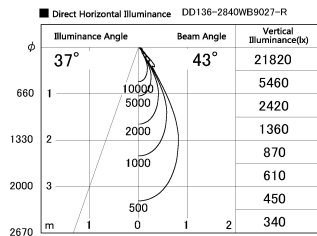

Item no. DD136-2840WB9027-R

Series Name: Cledy versa R-G Antiglare
(DD136-AG-R)

White Reflector

Installation	Recessed mount
Type	Cledy versa R-G Antiglare (DD136-AG-R)
Fixture wattage	28W
Beam angle	42 deg
Color Temp.	2700K
CRI	Ra>90
Luminous	2701 lm
Body	Die-cast aluminum alloy
Body finish	N/A
Trim finish	Black
Reflector finish	White
IP Rate	IP20
Light source	COB module
Input Voltage	AC220~240V
Dimming Type	Non-Dimmable
Certificate	CE, CCC
Cut Hole	150mm