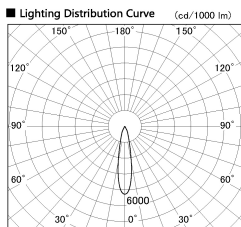

Item no. DD136-2620WB9027-R

Series Name: Cledy versa R-G Antiglare
(DD136-AG-R)

White Reflector

■ Direct Horizontal Illuminance DD136-2620WB9027-R

φ	Illuminance Angle	Beam Angle	Vertical Illuminance (lx)
350	20°	21°	48780
700	10000		12200
1050	5000		5420
1410	2000		3050
	1000		1950
	0		1360
			1000
			760

Installation	Recessed mount
Type	Cledy versa R-G Antiglare (DD136-AG-R)
Fixture wattage	23W
Beam angle	21 deg
Color Temp.	2700K
CRI	Ra>90
Luminous	2367 lm
Body	Die-cast aluminum alloy
Body finish	N/A
Trim finish	Black
Reflector finish	White
IP Rate	IP20
Light source	COB module
Input Voltage	AC220~240V
Dimming Type	Non-Dimmable
Certificate	CE, CCC
Cut Hole	150mm