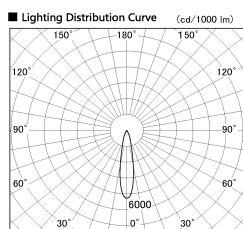

Item no. DD136-2620WB9027-R

Series Name: Cledy versa R-G Antiglare  
(DD136-AG-R)

White Reflector

Direct Horizontal Illuminance DD136-2620WB9027-R

φ	Illuminance Angle	Beam Angle	Vertical Illuminance (lx)
350	20°	21°	48780
700	10000		12200
1050	5000		5420
1410	2000		3050
	1000		1950
	0		1360
			1000
			760

Installation	Recessed mount
Type	Cledy versa R-G Antiglare (DD136-AG-R)
Fixture wattage	23W
Beam angle	21 deg
Color Temp.	2700K
CRI	Ra>90
Luminous	2367 lm
Body	Die-cast aluminum alloy
Body finish	N/A
Trim finish	Black
Reflector finish	White
IP Rate	IP20
Light source	COB module
Input Voltage	AC220~240V
Dimming Type	Non-Dimmable
Certificate	CE, CCC
Cut Hole	150mm