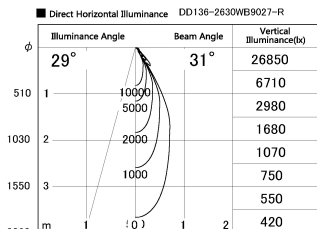

Item no. DD136-2630WB9027-R

Series Name: Cledy versa R-G Antiglare
(DD136-AG-R)

White Reflector

Installation	Recessed mount
Type	Cledy versa R-G Antiglare (DD136-AG-R)
Fixture wattage	23W
Beam angle	31 deg
Color Temp.	2700K
CRI	Ra>90
Luminous	2357 lm
Body	Die-cast aluminum alloy
Body finish	N/A
Trim finish	Black
Reflector finish	White
IP Rate	IP20
Light source	COB module
Input Voltage	AC220~240V
Dimming Type	Non-Dimmable
Certificate	CE, CCC
Cut Hole	150mm