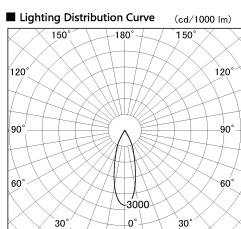

Item no. DD136-2630WB9027-R

Series Name: Cledy versa R-G Antiglare
(DD136-AG-R)

White Reflector

Installation	Recessed mount
Type	Cledy versa R-G Antiglare (DD136-AG-R)
Fixture wattage	23W
Beam angle	31 deg
Color Temp.	2700K
CRI	Ra>90
Luminous	2357 lm
Body	Die-cast aluminum alloy
Body finish	N/A
Trim finish	Black
Reflector finish	White
IP Rate	IP20
Light source	COB module
Input Voltage	AC220~240V
Dimming Type	Non-Dimmable
Certificate	CE, CCC
Cut Hole	150mm