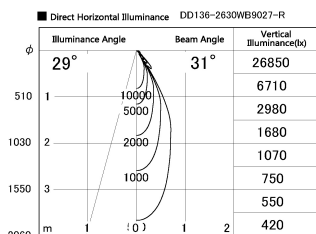

Item no. DD136-2630WB9027-R

Series Name: Cledy versa R-G Antiglare
(DD136-AG-R)

White Reflector

Installation	Recessed mount
Type	Cledy versa R-G Antiglare (DD136-AG-R)
Fixture wattage	23W
Beam angle	31 deg
Color Temp.	2700K
CRI	Ra>90
Luminous	2357 lm
Body	Die-cast aluminum alloy
Body finish	N/A
Trim finish	Black
Reflector finish	White
IP Rate	IP20
Light source	COB module
Input Voltage	AC220~240V
Dimming Type	Non-Dimmable
Certificate	CE, CCC
Cut Hole	150mm