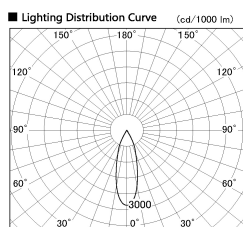

Item no. DD136-2630WB9027-R

Series Name: Cledy versa R-G Antiglare
(DD136-AG-R)

White Reflector

Installation	Recessed mount
Type	Cledy versa R-G Antiglare (DD136-AG-R)
Fixture wattage	23W
Beam angle	31 deg
Color Temp.	2700K
CRI	Ra>90
Luminous	2357 lm
Body	Die-cast aluminum alloy
Body finish	N/A
Trim finish	Black
Reflector finish	White
IP Rate	IP20
Light source	COB module
Input Voltage	AC220~240V
Dimming Type	Non-Dimmable
Certificate	CE, CCC
Cut Hole	150mm