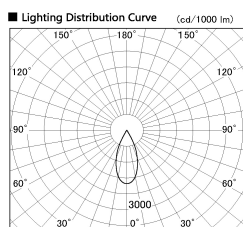

Item no. DD136-2640WB9027-R

Series Name: Cledy versa R-G Antiglare
(DD136-AG-R)

White Reflector

Installation	Recessed mount
Type	Cledy versa R-G Antiglare (DD136-AG-R)
Fixture wattage	23W
Beam angle	42 deg
Color Temp.	2700K
CRI	Ra>90
Luminous	2337 lm
Body	Die-cast aluminum alloy
Body finish	N/A
Trim finish	Black
Reflector finish	White
IP Rate	IP20
Light source	COB module
Input Voltage	AC220~240V
Dimming Type	Non-Dimmable
Certificate	CE, CCC
Cut Hole	150mm