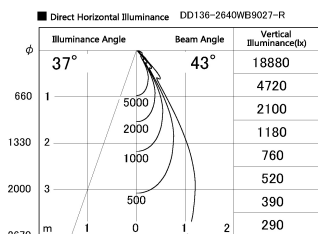

Item no. DD136-2640WB9027-R

Series Name: Cledy versa R-G Antiglare
(DD136-AG-R)

White Reflector

Installation	Recessed mount
Type	Cledy versa R-G Antiglare (DD136-AG-R)
Fixture wattage	23W
Beam angle	42 deg
Color Temp.	2700K
CRI	Ra>90
Luminous	2337 lm
Body	Die-cast aluminum alloy
Body finish	N/A
Trim finish	Black
Reflector finish	White
IP Rate	IP20
Light source	COB module
Input Voltage	AC220~240V
Dimming Type	Non-Dimmable
Certificate	CE, CCC
Cut Hole	150mm