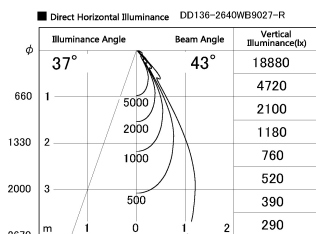

Item no. DD136-2640WB9027-R

Series Name: Cledy versa R-G Antiglare
(DD136-AG-R)

White Reflector

Installation	Recessed mount
Type	Cledy versa R-G Antiglare (DD136-AG-R)
Fixture wattage	23W
Beam angle	42 deg
Color Temp.	2700K
CRI	Ra>90
Luminous	2337 lm
Body	Die-cast aluminum alloy
Body finish	N/A
Trim finish	Black
Reflector finish	White
IP Rate	IP20
Light source	COB module
Input Voltage	AC220~240V
Dimming Type	Non-Dimmable
Certificate	CE, CCC
Cut Hole	150mm