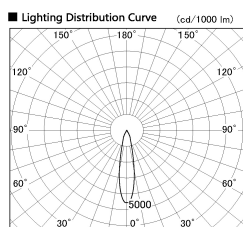

Item no. DD136-2520WB9027-R

Series Name: Cledy versa R-G Antiglare
(DD136-AG-R)

White Reflector

Direct Horizontal Illuminance DD136-2520WB9027-R

φ	Illuminance Angle	Beam Angle	Vertical Illuminance (lx)
370	21°	22°	38940
740	10000		9730
	5000		4330
1110	2000		2430
1480	1000		1560
	0		1080
			790
			610

Installation	Recessed mount
Type	Cledy versa R-G Antiglare (DD136-AG-R)
Fixture wattage	23W
Beam angle	21 deg
Color Temp.	2700K
CRI	Ra>90
Luminous	2133 lm
Body	Die-cast aluminum alloy
Body finish	N/A
Trim finish	Black
Reflector finish	White
IP Rate	IP20
Light source	COB module
Input Voltage	AC220~240V
Dimming Type	Non-Dimmable
Certificate	CE, CCC
Cut Hole	125mm