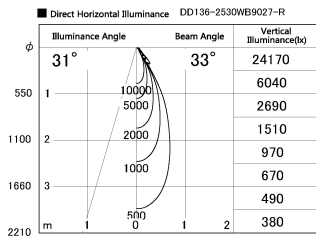

Item no. DD136-2530WB9027-R

Series Name: Cledy versa R-G Antiglare
(DD136-AG-R)

White Reflector

Installation	Recessed mount
Type	Cledy versa R-G Antiglare (DD136-AG-R)
Fixture wattage	23W
Beam angle	32 deg
Color Temp.	2700K
CRI	Ra>90
Luminous	2179 lm
Body	Die-cast aluminum alloy
Body finish	N/A
Trim finish	Black
Reflector finish	White
IP Rate	IP20
Light source	COB module
Input Voltage	AC220~240V
Dimming Type	Non-Dimmable
Certificate	CE, CCC
Cut Hole	125mm