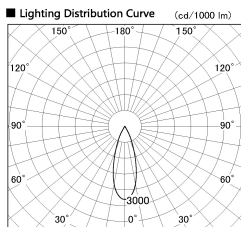

Item no. DD136-2530WB9027-R

Series Name: Cledy versa R-G Antiglare
(DD136-AG-R)

White Reflector

Installation	Recessed mount
Type	Cledy versa R-G Antiglare (DD136-AG-R)
Fixture wattage	23W
Beam angle	32 deg
Color Temp.	2700K
CRI	Ra>90
Luminous	2179 lm
Body	Die-cast aluminum alloy
Body finish	N/A
Trim finish	Black
Reflector finish	White
IP Rate	IP20
Light source	COB module
Input Voltage	AC220~240V
Dimming Type	Non-Dimmable
Certificate	CE, CCC
Cut Hole	125mm