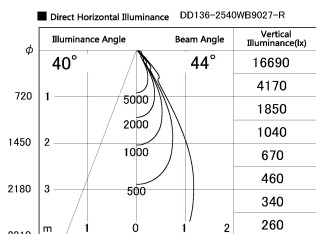

Item no. DD136-2540WB9027-R

Series Name: Cledy versa R-G Antiglare
(DD136-AG-R)

White Reflector

Installation	Recessed mount
Type	Cledy versa R-G Antiglare (DD136-AG-R)
Fixture wattage	23W
Beam angle	43 deg
Color Temp.	2700K
CRI	Ra>90
Luminous	2221 lm
Body	Die-cast aluminum alloy
Body finish	N/A
Trim finish	Black
Reflector finish	White
IP Rate	IP20
Light source	COB module
Input Voltage	AC220~240V
Dimming Type	Non-Dimmable
Certificate	CE, CCC
Cut Hole	125mm