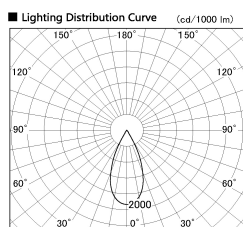

Item no. DD136-2540WB9027-R

Series Name: Cledy versa R-G Antiglare
(DD136-AG-R)

White Reflector

Installation	Recessed mount
Type	Cledy versa R-G Antiglare (DD136-AG-R)
Fixture wattage	23W
Beam angle	43 deg
Color Temp.	2700K
CRI	Ra>90
Luminous	2221 lm
Body	Die-cast aluminum alloy
Body finish	N/A
Trim finish	Black
Reflector finish	White
IP Rate	IP20
Light source	COB module
Input Voltage	AC220~240V
Dimming Type	Non-Dimmable
Certificate	CE, CCC
Cut Hole	125mm