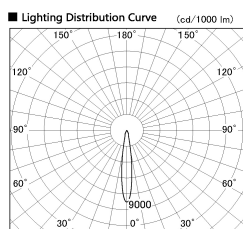

Item no. DD136-2020WB9027-R

Series Name: Cledy versa R-G Antiglare
(DD136-AG-R)

White Reflector

Direct Horizontal Illuminance DD136-2020WB9027-R

φ	Illuminance Angle	Beam Angle	Vertical Illuminance (lx)
240	14°	15°	57250
1			14310
			6360
			3580
490	2		2290
			1590
730	3		1170
			890
980	m	1, 2	

Installation	Recessed mount
Type	Cledy versa R-G Antiglare (DD136-AG-R)
Fixture wattage	20W
Beam angle	15 deg
Color Temp.	2700K
CRI	Ra>90
Luminous	1750 lm
Body	Die-cast aluminum alloy
Body finish	N/A
Trim finish	Black
Reflector finish	White
IP Rate	IP20
Light source	COB module
Input Voltage	AC220~240V
Dimming Type	Non-Dimmable
Certificate	CE, CCC
Cut Hole	125mm