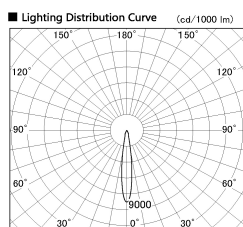

Item no. DD136-2020WB9027-R

Series Name: Cledy versa R-G Antiglare  
(DD136-AG-R)

White Reflector

Direct Horizontal Illuminance DD136-2020WB9027-R

φ	Illuminance Angle	Beam Angle	Vertical Illuminance (lx)
240	14°	15°	57250
1			14310
			6360
490			3580
2			2290
730			1590
3			1170
980			890
m	1	2	

Installation	Recessed mount
Type	Cledy versa R-G Antiglare (DD136-AG-R)
Fixture wattage	20W
Beam angle	15 deg
Color Temp.	2700K
CRI	Ra>90
Luminous	1750 lm
Body	Die-cast aluminum alloy
Body finish	N/A
Trim finish	Black
Reflector finish	White
IP Rate	IP20
Light source	COB module
Input Voltage	AC220~240V
Dimming Type	Non-Dimmable
Certificate	CE, CCC
Cut Hole	125mm