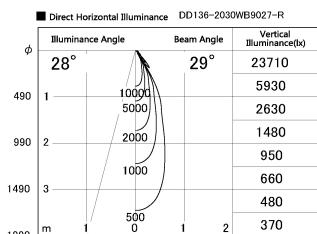

Item no. DD136-2030WB9027-R

Series Name: Cledy versa R-G Antiglare
(DD136-AG-R)

White Reflector

Installation	Recessed mount
Type	Cledy versa R-G Antiglare (DD136-AG-R)
Fixture wattage	20W
Beam angle	28 deg
Color Temp.	2700K
CRI	Ra>90
Luminous	1807 lm
Body	Die-cast aluminum alloy
Body finish	N/A
Trim finish	Black
Reflector finish	White
IP Rate	IP20
Light source	COB module
Input Voltage	AC220~240V
Dimming Type	Non-Dimmable
Certificate	CE, CCC
Cut Hole	125mm