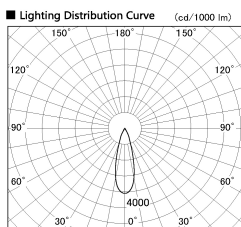

Item no. DD136-2030WB9027-R

Series Name: Cledy versa R-G Antiglare
(DD136-AG-R)

White Reflector

Installation	Recessed mount
Type	Cledy versa R-G Antiglare (DD136-AG-R)
Fixture wattage	20W
Beam angle	28 deg
Color Temp.	2700K
CRI	Ra>90
Luminous	1807 lm
Body	Die-cast aluminum alloy
Body finish	N/A
Trim finish	Black
Reflector finish	White
IP Rate	IP20
Light source	COB module
Input Voltage	AC220~240V
Dimming Type	Non-Dimmable
Certificate	CE, CCC
Cut Hole	125mm