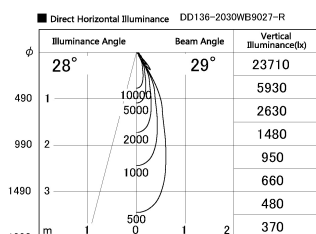

Item no. DD136-2030WB9027-R

Series Name: Cledy versa R-G Antiglare
(DD136-AG-R)

White Reflector

Installation	Recessed mount
Type	Cledy versa R-G Antiglare (DD136-AG-R)
Fixture wattage	20W
Beam angle	28 deg
Color Temp.	2700K
CRI	Ra>90
Luminous	1807 lm
Body	Die-cast aluminum alloy
Body finish	N/A
Trim finish	Black
Reflector finish	White
IP Rate	IP20
Light source	COB module
Input Voltage	AC220~240V
Dimming Type	Non-Dimmable
Certificate	CE, CCC
Cut Hole	125mm