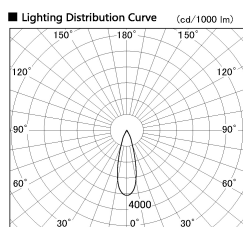

Item no. DD136-2030WB9027-R

Series Name: Cledy versa R-G Antiglare
(DD136-AG-R)

White Reflector

Installation	Recessed mount
Type	Cledy versa R-G Antiglare (DD136-AG-R)
Fixture wattage	20W
Beam angle	28 deg
Color Temp.	2700K
CRI	Ra>90
Luminous	1807 lm
Body	Die-cast aluminum alloy
Body finish	N/A
Trim finish	Black
Reflector finish	White
IP Rate	IP20
Light source	COB module
Input Voltage	AC220~240V
Dimming Type	Non-Dimmable
Certificate	CE, CCC
Cut Hole	125mm