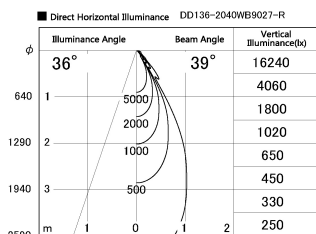

Item no. DD136-2040WB9027-R

Series Name: Cledy versa R-G Antiglare
(DD136-AG-R)

White Reflector

Installation	Recessed mount
Type	Cledy versa R-G Antiglare (DD136-AG-R)
Fixture wattage	20W
Beam angle	37 deg
Color Temp.	2700K
CRI	Ra>90
Luminous	1832 lm
Body	Die-cast aluminum alloy
Body finish	N/A
Trim finish	Black
Reflector finish	White
IP Rate	IP20
Light source	COB module
Input Voltage	AC220~240V
Dimming Type	Non-Dimmable
Certificate	CE, CCC
Cut Hole	125mm