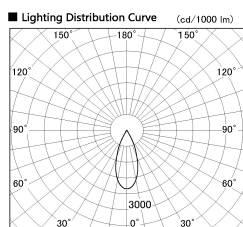

Item no. DD136-2040WB9027-R

Series Name: Cledy versa R-G Antiglare
(DD136-AG-R)

White Reflector

Installation	Recessed mount
Type	Cledy versa R-G Antiglare (DD136-AG-R)
Fixture wattage	20W
Beam angle	37 deg
Color Temp.	2700K
CRI	Ra>90
Luminous	1832 lm
Body	Die-cast aluminum alloy
Body finish	N/A
Trim finish	Black
Reflector finish	White
IP Rate	IP20
Light source	COB module
Input Voltage	AC220~240V
Dimming Type	Non-Dimmable
Certificate	CE, CCC
Cut Hole	125mm