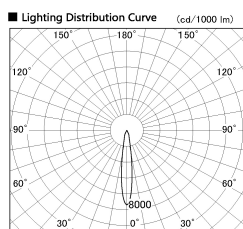

Item no. DD136-1915WB9027-R

Series Name: Cledy versa R-G Antiglare  
(DD136-AG-R)

White Reflector

Direct Horizontal Illuminance DD136-1915WB9027-R

φ	Illuminance Angle	Beam Angle	Vertical Illuminance (lx)
15°	15°	15°	43250
260	20000		10810
	10000		4810
520	5000		2700
	2000		1730
780	1000		1200
1050			880
			680

Installation	Recessed mount
Type	Cledy versa R-G Antiglare (DD136-AG-R)
Fixture wattage	18.6W
Beam angle	15 deg
Color Temp.	2700K
CRI	Ra>90
Luminous	1431 lm
Body	Die-cast aluminum alloy
Body finish	N/A
Trim finish	Black
Reflector finish	White
IP Rate	IP20
Light source	COB module
Input Voltage	AC220~240V
Dimming Type	Non-Dimmable
Certificate	CE, CCC
Cut Hole	100mm