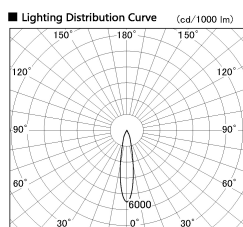

Item no. DD136-1920WB9027-R

Series Name: Cledy versa R-G Antiglare
(DD136-AG-R)

White Reflector

Direct Horizontal Illuminance DD136-1920WB9027-R

φ	Illuminance Angle	Beam Angle	Vertical Illuminance (lx)
330	19°	20°	32540
1			8130
660			3620
2			2030
1000			1300
3			900
1330			660
m	1	0	510

Installation	Recessed mount
Type	Cledy versa R-G Antiglare (DD136-AG-R)
Fixture wattage	18.6W
Beam angle	19 deg
Color Temp.	2700K
CRI	Ra>90
Luminous	1491 lm
Body	Die-cast aluminum alloy
Body finish	N/A
Trim finish	Black
Reflector finish	White
IP Rate	IP20
Light source	COB module
Input Voltage	AC220~240V
Dimming Type	Non-Dimmable
Certificate	CE, CCC
Cut Hole	100mm