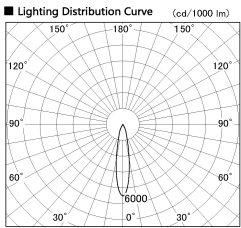

Item no. DD136-1920WB9027-R

Series Name: Cledy versa R-G Antiglare  
(DD136-AG-R)

White Reflector

■ Direct Horizontal Illuminance DD136-1920WB9027-R

φ	Illuminance Angle	Beam Angle	Vertical Illuminance (lx)
330	19°	20°	32540
1			8130
660	2		3620
1000	3		2030
1330	m	0	1300
		1	900
		2	660
			510

Installation	Recessed mount
Type	Cledy versa R-G Antiglare (DD136-AG-R)
Fixture wattage	18.6W
Beam angle	19 deg
Color Temp.	2700K
CRI	Ra>90
Luminous	1491 lm
Body	Die-cast aluminum alloy
Body finish	N/A
Trim finish	Black
Reflector finish	White
IP Rate	IP20
Light source	COB module
Input Voltage	AC220~240V
Dimming Type	Non-Dimmable
Certificate	CE, CCC
Cut Hole	100mm