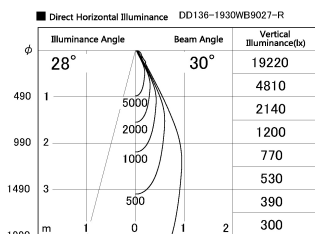

Item no. DD136-1930WB9027-R

Series Name: Cledy versa R-G Antiglare  
(DD136-AG-R)

White Reflector

Installation	Recessed mount
Type	Cledy versa R-G Antiglare (DD136-AG-R)
Fixture wattage	18.6W
Beam angle	29 deg
Color Temp.	2700K
CRI	Ra>90
Luminous	1588 lm
Body	Die-cast aluminum alloy
Body finish	N/A
Trim finish	Black
Reflector finish	White
IP Rate	IP20
Light source	COB module
Input Voltage	AC220~240V
Dimming Type	Non-Dimmable
Certificate	CE, CCC
Cut Hole	100mm