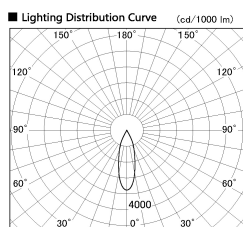

Item no. DD136-1930WB9027-R

Series Name: Cledy versa R-G Antiglare  
(DD136-AG-R)

White Reflector

Installation	Recessed mount
Type	Cledy versa R-G Antiglare (DD136-AG-R)
Fixture wattage	18.6W
Beam angle	29 deg
Color Temp.	2700K
CRI	Ra>90
Luminous	1588 lm
Body	Die-cast aluminum alloy
Body finish	N/A
Trim finish	Black
Reflector finish	White
IP Rate	IP20
Light source	COB module
Input Voltage	AC220~240V
Dimming Type	Non-Dimmable
Certificate	CE, CCC
Cut Hole	100mm