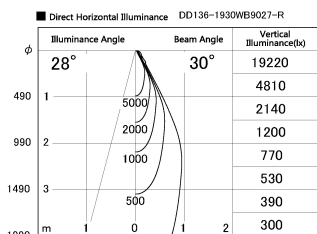

Item no. DD136-1930WB9027-R

Series Name: Cledy versa R-G Antiglare  
(DD136-AG-R)

White Reflector

Installation	Recessed mount
Type	Cledy versa R-G Antiglare (DD136-AG-R)
Fixture wattage	18.6W
Beam angle	29 deg
Color Temp.	2700K
CRI	Ra>90
Luminous	1588 lm
Body	Die-cast aluminum alloy
Body finish	N/A
Trim finish	Black
Reflector finish	White
IP Rate	IP20
Light source	COB module
Input Voltage	AC220~240V
Dimming Type	Non-Dimmable
Certificate	CE, CCC
Cut Hole	100mm