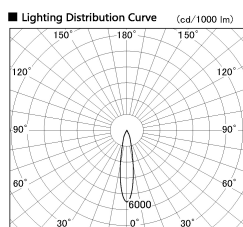

Item no. DD136-1120WB9027-R

Series Name: Cledy versa R-G Antiglare
(DD136-AG-R)

White Reflector

■ Direct Horizontal Illuminance DD136-1120WB9027-R

φ	Illuminance Angle	Beam Angle	Vertical Illuminance (lx)
330	19°	20°	18660
1			4660
660			2070
2			1170
1000			750
3			520
1330			380
m	1	0	290

Installation	Recessed mount
Type	Cledy versa R-G Antiglare (DD136-AG-R)
Fixture wattage	10.5W
Beam angle	19 deg
Color Temp.	2700K
CRI	Ra>90
Luminous	855 lm
Body	Die-cast aluminum alloy
Body finish	N/A
Trim finish	Black
Reflector finish	White
IP Rate	IP20
Light source	COB module
Input Voltage	AC220~240V
Dimming Type	Non-Dimmable
Certificate	CE, CCC
Cut Hole	100mm