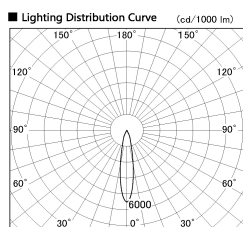

Item no. DD136-1120WB9027-R

Series Name: Cledy versa R-G Antiglare
(DD136-AG-R)

White Reflector

■ Direct Horizontal Illuminance DD136-1120WB9027-R

φ	Illuminance Angle	Beam Angle	Vertical Illuminance (lx)
330	19°	20°	18660
1			4660
660			2070
2			1170
1000			750
3			520
1330			380
m	1	0 1 2	290

Installation	Recessed mount
Type	Cledy versa R-G Antiglare (DD136-AG-R)
Fixture wattage	10.5W
Beam angle	19 deg
Color Temp.	2700K
CRI	Ra>90
Luminous	855 lm
Body	Die-cast aluminum alloy
Body finish	N/A
Trim finish	Black
Reflector finish	White
IP Rate	IP20
Light source	COB module
Input Voltage	AC220~240V
Dimming Type	Non-Dimmable
Certificate	CE, CCC
Cut Hole	100mm