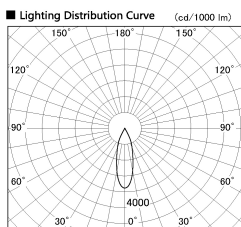

Item no. DD136-1130WB9027-R

Series Name: Cledy versa R-G Antiglare  
(DD136-AG-R)

White Reflector

Installation	Recessed mount
Type	Cledy versa R-G Antiglare (DD136-AG-R)
Fixture wattage	10.5W
Beam angle	29 deg
Color Temp.	2700K
CRI	Ra>90
Luminous	909 lm
Body	Die-cast aluminum alloy
Body finish	N/A
Trim finish	Black
Reflector finish	White
IP Rate	IP20
Light source	COB module
Input Voltage	AC220~240V
Dimming Type	Non-Dimmable
Certificate	CE, CCC
Cut Hole	100mm