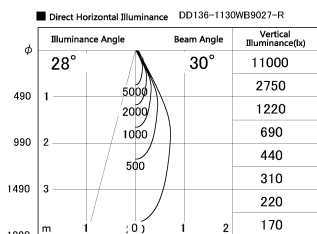

Item no. DD136-1130WB9027-R

Series Name: Cledy versa R-G Antiglare  
(DD136-AG-R)

White Reflector

|                  |   |
|------------------|---|
| Installation     | Recessed mount                            |
| Type             | Cledy versa R-G Antiglare<br>(DD136-AG-R) |
| Fixture wattage  | 10.5W                                     |
| Beam angle       | 29 deg                                    |
| Color Temp.      | 2700K                                     |
| CRI              | Ra>90                                     |
| Luminous         | 909 lm                                    |
| Body             | Die-cast aluminum alloy                   |
| Body finish      | N/A                                       |
| Trim finish      | Black                                     |
| Reflector finish | White                                     |
| IP Rate          | IP20                                      |
| Light source     | COB module                                |
| Input Voltage    | AC220~240V                                |
| Dimming Type     | Non-Dimmable                              |
| Certificate      | CE, CCC                                   |
| Cut Hole         | 100mm                                     |