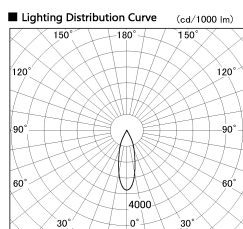

Item no. DD136-1130WB9027-R

Series Name: Cledy versa R-G Antiglare  
(DD136-AG-R)

White Reflector

|                  |   |
|------------------|---|
| Installation     | Recessed mount                            |
| Type             | Cledy versa R-G Antiglare<br>(DD136-AG-R) |
| Fixture wattage  | 10.5W                                     |
| Beam angle       | 29 deg                                    |
| Color Temp.      | 2700K                                     |
| CRI              | Ra>90                                     |
| Luminous         | 909 lm                                    |
| Body             | Die-cast aluminum alloy                   |
| Body finish      | N/A                                       |
| Trim finish      | Black                                     |
| Reflector finish | White                                     |
| IP Rate          | IP20                                      |
| Light source     | COB module                                |
| Input Voltage    | AC220~240V                                |
| Dimming Type     | Non-Dimmable                              |
| Certificate      | CE, CCC                                   |
| Cut Hole         | 100mm                                     |