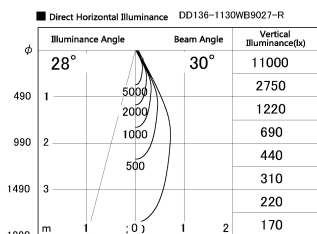

Item no. DD136-1130WB9027-R

Series Name: Cledy versa R-G Antiglare  
(DD136-AG-R)

White Reflector

Installation	Recessed mount
Type	Cledy versa R-G Antiglare (DD136-AG-R)
Fixture wattage	10.5W
Beam angle	29 deg
Color Temp.	2700K
CRI	Ra>90
Luminous	909 lm
Body	Die-cast aluminum alloy
Body finish	N/A
Trim finish	Black
Reflector finish	White
IP Rate	IP20
Light source	COB module
Input Voltage	AC220~240V
Dimming Type	Non-Dimmable
Certificate	CE, CCC
Cut Hole	100mm