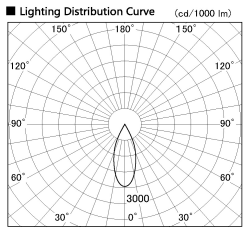

Item no. DD136-1140WB9027-R

Series Name: Cledy versa R-G Antiglare
(DD136-AG-R)

White Reflector

Installation	Recessed mount
Type	Cledy versa R-G Antiglare (DD136-AG-R)
Fixture wattage	10.5W
Beam angle	40 deg
Color Temp.	2700K
CRI	Ra>90
Luminous	926 lm
Body	Die-cast aluminum alloy
Body finish	N/A
Trim finish	Black
Reflector finish	White
IP Rate	IP20
Light source	COB module
Input Voltage	AC220~240V
Dimming Type	Non-Dimmable
Certificate	CE, CCC
Cut Hole	100mm