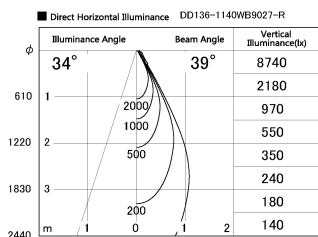

Item no. DD136-1140WB9027-R

Series Name: Cledy versa R-G Antiglare
(DD136-AG-R)

White Reflector

Installation	Recessed mount
Type	Cledy versa R-G Antiglare (DD136-AG-R)
Fixture wattage	10.5W
Beam angle	40 deg
Color Temp.	2700K
CRI	Ra>90
Luminous	926 lm
Body	Die-cast aluminum alloy
Body finish	N/A
Trim finish	Black
Reflector finish	White
IP Rate	IP20
Light source	COB module
Input Voltage	AC220~240V
Dimming Type	Non-Dimmable
Certificate	CE, CCC
Cut Hole	100mm