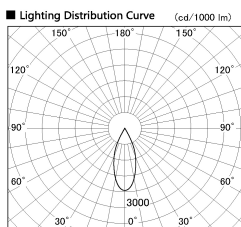

Item no. DD136-1140WB9027-R

Series Name: Cledy versa R-G Antiglare
(DD136-AG-R)

White Reflector

Installation	Recessed mount
Type	Cledy versa R-G Antiglare (DD136-AG-R)
Fixture wattage	10.5W
Beam angle	40 deg
Color Temp.	2700K
CRI	Ra>90
Luminous	926 lm
Body	Die-cast aluminum alloy
Body finish	N/A
Trim finish	Black
Reflector finish	White
IP Rate	IP20
Light source	COB module
Input Voltage	AC220~240V
Dimming Type	Non-Dimmable
Certificate	CE, CCC
Cut Hole	100mm