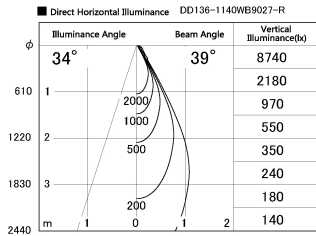

Item no. DD136-1140WB9027-R

Series Name: Cledy versa R-G Antiglare
(DD136-AG-R)

White Reflector

Installation	Recessed mount
Type	Cledy versa R-G Antiglare (DD136-AG-R)
Fixture wattage	10.5W
Beam angle	40 deg
Color Temp.	2700K
CRI	Ra>90
Luminous	926 lm
Body	Die-cast aluminum alloy
Body finish	N/A
Trim finish	Black
Reflector finish	White
IP Rate	IP20
Light source	COB module
Input Voltage	AC220~240V
Dimming Type	Non-Dimmable
Certificate	CE, CCC
Cut Hole	100mm