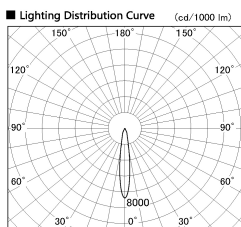

Item no. DD136-0815WB9027-R

Series Name: Cledy versa R-G Antiglare
(DD136-AG-R)

White Reflector

Direct Horizontal Illuminance DD136-0815WB9027-R

| φ | Illuminance Angle | Beam Angle | Vertical Illuminance (lx) | | |
|------|-------------------|------------|---------------------------|---|-----|
| 280 | 15° | 15° | 16190 | | |
| 1 | | | 4050 | | |
| 520 | | | 1800 | | |
| 2 | | | 1010 | | |
| 780 | | | 650 | | |
| 3 | | | 450 | | |
| 1050 | | | 330 | | |
| m | 1 | 0 | 1 | 2 | 250 |

| | |
|------------------|---|
| Installation | Recessed mount |
| Type | Cledy versa R-G Antiglare (DD136-AG-R) |
| Fixture wattage | 7.5W |
| Beam angle | 16deg |
| Color Temp. | 2700K |
| CRI | Ra>90 |
| Luminous | 573 lm |
| Body | Die-cast aluminum alloy |
| Body finish | N/A |
| Trim finish | Black |
| Reflector finish | White |
| IP Rate | IP20 |
| Light source | COB module |
| Input Voltage | AC220~240V |
| Dimming Type | Non-Dimmable |
| Certificate | CE, CCC |
| Cut Hole | 100mm |