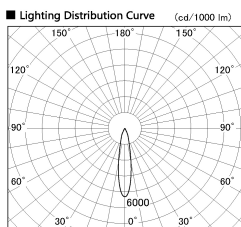

Item no. DD136-0820WB9027-R

Series Name: Cledy versa R-G Antiglare  
(DD136-AG-R)

White Reflector

■ Direct Horizontal Illuminance DD136-0820WB9027-R

φ	Illuminance Angle	Beam Angle	Vertical Illuminance (lx)
330	19°	20°	12610
1			3150
660	2		1400
1000	3		790
1330	m	0	500
		1	350
		2	260
			200

Installation	Recessed mount
Type	Cledy versa R-G Antiglare (DD136-AG-R)
Fixture wattage	7.5W
Beam angle	20deg
Color Temp.	2700K
CRI	Ra>90
Luminous	607 lm
Body	Die-cast aluminum alloy
Body finish	N/A
Trim finish	Black
Reflector finish	White
IP Rate	IP20
Light source	COB module
Input Voltage	AC220~240V
Dimming Type	Non-Dimmable
Certificate	CE, CCC
Cut Hole	100mm