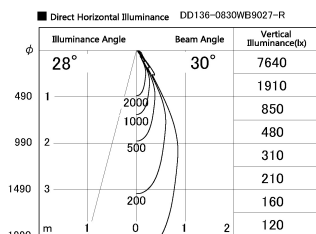

Item no. DD136-0830WB9027-R

Series Name: Cledy versa R-G Antiglare
(DD136-AG-R)

White Reflector

Installation	Recessed mount
Type	Cledy versa R-G Antiglare (DD136-AG-R)
Fixture wattage	7.5W
Beam angle	30deg
Color Temp.	2700K
CRI	Ra>90
Luminous	646 lm
Body	Die-cast aluminum alloy
Body finish	N/A
Trim finish	Black
Reflector finish	White
IP Rate	IP20
Light source	COB module
Input Voltage	AC220~240V
Dimming Type	Non-Dimmable
Certificate	CE, CCC
Cut Hole	100mm