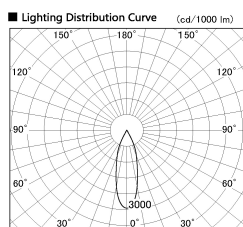

Item no. DD136-0830WB9027-R

Series Name: Cledy versa R-G Antiglare
(DD136-AG-R)

White Reflector

Installation	Recessed mount
Type	Cledy versa R-G Antiglare (DD136-AG-R)
Fixture wattage	7.5W
Beam angle	30deg
Color Temp.	2700K
CRI	Ra>90
Luminous	646 lm
Body	Die-cast aluminum alloy
Body finish	N/A
Trim finish	Black
Reflector finish	White
IP Rate	IP20
Light source	COB module
Input Voltage	AC220~240V
Dimming Type	Non-Dimmable
Certificate	CE, CCC
Cut Hole	100mm