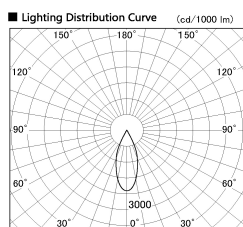

Item no. DD136-0840WB9027-R

Series Name: Cledy versa R-G Antiglare
(DD136-AG-R)

White Reflector

Installation	Recessed mount
Type	Cledy versa R-G Antiglare (DD136-AG-R)
Fixture wattage	7.5W
Beam angle	39deg
Color Temp.	2700K
CRI	Ra>90
Luminous	655 lm
Body	Die-cast aluminum alloy
Body finish	N/A
Trim finish	Black
Reflector finish	White
IP Rate	IP20
Light source	COB module
Input Voltage	AC220~240V
Dimming Type	Non-Dimmable
Certificate	CE, CCC
Cut Hole	100mm