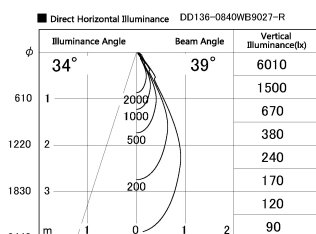

Item no. DD136-0840WB9027-R

Series Name: Cledy versa R-G Antiglare
(DD136-AG-R)

White Reflector

Installation	Recessed mount
Type	Cledy versa R-G Antiglare (DD136-AG-R)
Fixture wattage	7.5W
Beam angle	39deg
Color Temp.	2700K
CRI	Ra>90
Luminous	655 lm
Body	Die-cast aluminum alloy
Body finish	N/A
Trim finish	Black
Reflector finish	White
IP Rate	IP20
Light source	COB module
Input Voltage	AC220~240V
Dimming Type	Non-Dimmable
Certificate	CE, CCC
Cut Hole	100mm