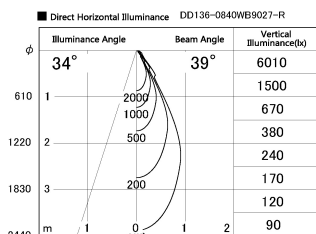

Item no. DD136-0840WB9027-R

Series Name: Cledy versa R-G Antiglare
(DD136-AG-R)

White Reflector

Installation	Recessed mount
Type	Cledy versa R-G Antiglare (DD136-AG-R)
Fixture wattage	7.5W
Beam angle	39deg
Color Temp.	2700K
CRI	Ra>90
Luminous	655 lm
Body	Die-cast aluminum alloy
Body finish	N/A
Trim finish	Black
Reflector finish	White
IP Rate	IP20
Light source	COB module
Input Voltage	AC220~240V
Dimming Type	Non-Dimmable
Certificate	CE, CCC
Cut Hole	100mm