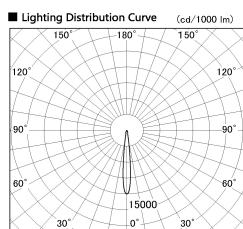

Item no. DD136-3515WB9030-R

Series Name: Cledy versa R-G Antiglare
(DD136-AG-R)

White Reflector

■ Direct Horizontal Illuminance DD136-3515WB9030-R

φ	Illuminance Angle	Beam Angle	Vertical Illuminance (lx)
170	10°	12°	147080
1			36770
			16340
340	2		9190
			5880
520	3		4090
			3000
690	m	1 0 1 2	2300

Installation	Recessed mount
Type	Cledy versa R-G Antiglare (DD136-AG-R)
Fixture wattage	36W
Beam angle	12 deg
Color Temp.	3000K
CRI	Ra>90
Luminous	3041 lm
Body	Die-cast aluminum alloy
Body finish	N/A
Trim finish	Black
Reflector finish	White
IP Rate	IP20
Light source	COB module
Input Voltage	AC220~240V
Dimming Type	Non-Dimmable
Certificate	CE, CCC
Cut Hole	150mm