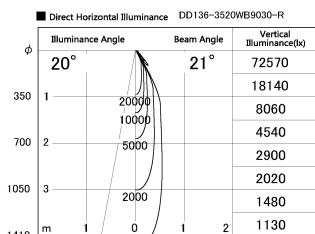

Item no. DD136-3520WB9030-R

Series Name: Cledy versa R-G Antiglare
(DD136-AG-R)

White Reflector

Installation	Recessed mount
Type	Cledy versa R-G Antiglare (DD136-AG-R)
Fixture wattage	36W
Beam angle	21 deg
Color Temp.	3000K
CRI	Ra>90
Luminous	3521 lm
Body	Die-cast aluminum alloy
Body finish	N/A
Trim finish	Black
Reflector finish	White
IP Rate	IP20
Light source	COB module
Input Voltage	AC220~240V
Dimming Type	Non-Dimmable
Certificate	CE, CCC
Cut Hole	150mm