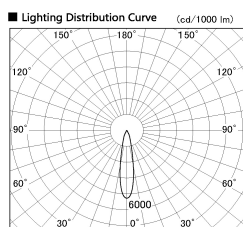

Item no. DD136-3520WB9030-R

Series Name: Cledy versa R-G Antiglare
(DD136-AG-R)

White Reflector

Installation	Recessed mount
Type	Cledy versa R-G Antiglare (DD136-AG-R)
Fixture wattage	36W
Beam angle	21 deg
Color Temp.	3000K
CRI	Ra>90
Luminous	3521 lm
Body	Die-cast aluminum alloy
Body finish	N/A
Trim finish	Black
Reflector finish	White
IP Rate	IP20
Light source	COB module
Input Voltage	AC220~240V
Dimming Type	Non-Dimmable
Certificate	CE, CCC
Cut Hole	150mm