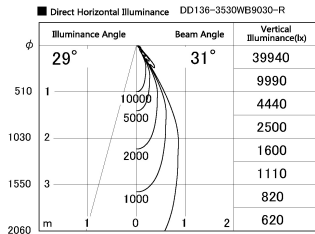

Item no. DD136-3530WB9030-R

Series Name: Cledy versa R-G Antiglare
(DD136-AG-R)

White Reflector

Installation	Recessed mount
Type	Cledy versa R-G Antiglare (DD136-AG-R)
Fixture wattage	36W
Beam angle	31 deg
Color Temp.	3000K
CRI	Ra>90
Luminous	3506 lm
Body	Die-cast aluminum alloy
Body finish	N/A
Trim finish	Black
Reflector finish	White
IP Rate	IP20
Light source	COB module
Input Voltage	AC220~240V
Dimming Type	Non-Dimmable
Certificate	CE, CCC
Cut Hole	150mm