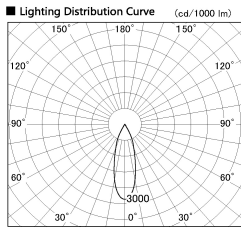

Item no. DD136-3530WB9030-R

Series Name: Cledy versa R-G Antiglare
(DD136-AG-R)

White Reflector

Installation	Recessed mount
Type	Cledy versa R-G Antiglare (DD136-AG-R)
Fixture wattage	36W
Beam angle	31 deg
Color Temp.	3000K
CRI	Ra>90
Luminous	3506 lm
Body	Die-cast aluminum alloy
Body finish	N/A
Trim finish	Black
Reflector finish	White
IP Rate	IP20
Light source	COB module
Input Voltage	AC220~240V
Dimming Type	Non-Dimmable
Certificate	CE, CCC
Cut Hole	150mm