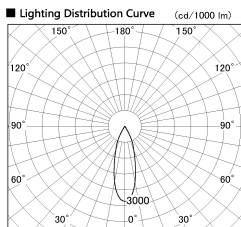

Item no. DD136-3530WB9030-R

Series Name: Cledy versa R-G Antiglare
(DD136-AG-R)

White Reflector

Installation	Recessed mount
Type	Cledy versa R-G Antiglare (DD136-AG-R)
Fixture wattage	36W
Beam angle	31 deg
Color Temp.	3000K
CRI	Ra>90
Luminous	3506 lm
Body	Die-cast aluminum alloy
Body finish	N/A
Trim finish	Black
Reflector finish	White
IP Rate	IP20
Light source	COB module
Input Voltage	AC220~240V
Dimming Type	Non-Dimmable
Certificate	CE, CCC
Cut Hole	150mm