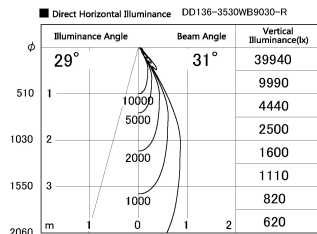

Item no. DD136-3530WB9030-R

Series Name: Cledy versa R-G Antiglare
(DD136-AG-R)

White Reflector

Installation	Recessed mount
Type	Cledy versa R-G Antiglare (DD136-AG-R)
Fixture wattage	36W
Beam angle	31 deg
Color Temp.	3000K
CRI	Ra>90
Luminous	3506 lm
Body	Die-cast aluminum alloy
Body finish	N/A
Trim finish	Black
Reflector finish	White
IP Rate	IP20
Light source	COB module
Input Voltage	AC220~240V
Dimming Type	Non-Dimmable
Certificate	CE, CCC
Cut Hole	150mm