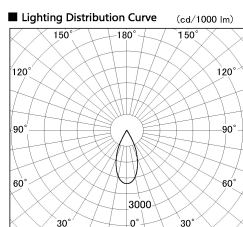

Item no. DD136-3540WB9030-R

Series Name: Cledy versa R-G Antiglare  
(DD136-AG-R)

White Reflector

Installation	Recessed mount
Type	Cledy versa R-G Antiglare (DD136-AG-R)
Fixture wattage	36W
Beam angle	42 deg
Color Temp.	3000K
CRI	Ra>90
Luminous	3476 lm
Body	Die-cast aluminum alloy
Body finish	N/A
Trim finish	Black
Reflector finish	White
IP Rate	IP20
Light source	COB module
Input Voltage	AC220~240V
Dimming Type	Non-Dimmable
Certificate	CE, CCC
Cut Hole	150mm