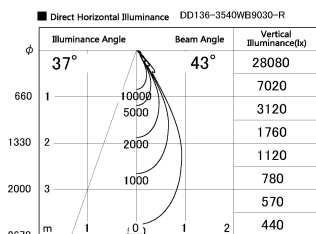

Item no. DD136-3540WB9030-R

Series Name: Cledy versa R-G Antiglare  
(DD136-AG-R)

White Reflector

Installation	Recessed mount
Type	Cledy versa R-G Antiglare (DD136-AG-R)
Fixture wattage	36W
Beam angle	42 deg
Color Temp.	3000K
CRI	Ra>90
Luminous	3476 lm
Body	Die-cast aluminum alloy
Body finish	N/A
Trim finish	Black
Reflector finish	White
IP Rate	IP20
Light source	COB module
Input Voltage	AC220~240V
Dimming Type	Non-Dimmable
Certificate	CE, CCC
Cut Hole	150mm