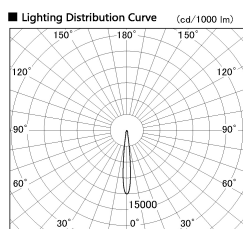

Item no. DD136-2815WB9030-R

Series Name: Cledy versa R-G Antiglare
(DD136-AG-R)

White Reflector

| | |
|------------------|---|
| Installation | Recessed mount |
| Type | Cledy versa R-G Antiglare (DD136-AG-R) |
| Fixture wattage | 28W |
| Beam angle | 12 deg |
| Color Temp. | 3000K |
| CRI | Ra>90 |
| Luminous | 2411 lm |
| Body | Die-cast aluminum alloy |
| Body finish | N/A |
| Trim finish | Black |
| Reflector finish | White |
| IP Rate | IP20 |
| Light source | COB module |
| Input Voltage | AC220~240V |
| Dimming Type | Non-Dimmable |
| Certificate | CE, CCC |
| Cut Hole | 150mm |

■ Direct Horizontal Illuminance DD136-2815WB9030-R

| φ | Illuminance Angle | Beam Angle | Vertical Illuminance (lx) |
|-----|-------------------|------------|---------------------------|
| 170 | 10° | 12° | 116610 |
| 170 | 1 | | 29150 |
| | | | 50000 |
| | | | 20000 |
| | | | 10000 |
| 340 | 2 | | 12960 |
| | | | 7290 |
| 520 | 3 | | 4660 |
| | | | 3240 |
| 690 | m | 1 | 2380 |
| | | 2 | 1820 |