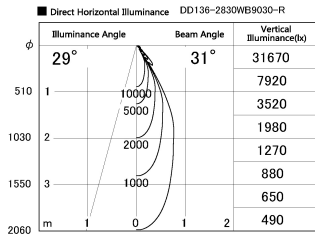

Item no. DD136-2830WB9030-R

Series Name: Cledy versa R-G Antiglare
(DD136-AG-R)

White Reflector

Installation	Recessed mount
Type	Cledy versa R-G Antiglare (DD136-AG-R)
Fixture wattage	28W
Beam angle	31 deg
Color Temp.	3000K
CRI	Ra>90
Luminous	2780 lm
Body	Die-cast aluminum alloy
Body finish	N/A
Trim finish	Black
Reflector finish	White
IP Rate	IP20
Light source	COB module
Input Voltage	AC220~240V
Dimming Type	Non-Dimmable
Certificate	CE, CCC
Cut Hole	150mm