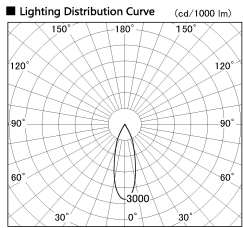

Item no. DD136-2830WB9030-R

Series Name: Cledy versa R-G Antiglare
(DD136-AG-R)

White Reflector

Installation	Recessed mount
Type	Cledy versa R-G Antiglare (DD136-AG-R)
Fixture wattage	28W
Beam angle	31 deg
Color Temp.	3000K
CRI	Ra>90
Luminous	2780 lm
Body	Die-cast aluminum alloy
Body finish	N/A
Trim finish	Black
Reflector finish	White
IP Rate	IP20
Light source	COB module
Input Voltage	AC220~240V
Dimming Type	Non-Dimmable
Certificate	CE, CCC
Cut Hole	150mm