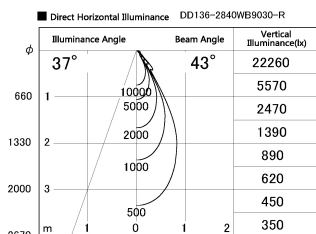

Item no. DD136-2840WB9030-R

Series Name: Cledy versa R-G Antiglare
(DD136-AG-R)

White Reflector

Installation	Recessed mount
Type	Cledy versa R-G Antiglare (DD136-AG-R)
Fixture wattage	28W
Beam angle	42 deg
Color Temp.	3000K
CRI	Ra>90
Luminous	2756 lm
Body	Die-cast aluminum alloy
Body finish	N/A
Trim finish	Black
Reflector finish	White
IP Rate	IP20
Light source	COB module
Input Voltage	AC220~240V
Dimming Type	Non-Dimmable
Certificate	CE, CCC
Cut Hole	150mm