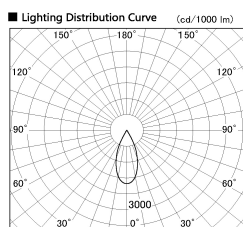

Item no. DD136-2840WB9030-R

Series Name: Cledy versa R-G Antiglare
(DD136-AG-R)

White Reflector

Installation	Recessed mount
Type	Cledy versa R-G Antiglare (DD136-AG-R)
Fixture wattage	28W
Beam angle	42 deg
Color Temp.	3000K
CRI	Ra>90
Luminous	2756 lm
Body	Die-cast aluminum alloy
Body finish	N/A
Trim finish	Black
Reflector finish	White
IP Rate	IP20
Light source	COB module
Input Voltage	AC220~240V
Dimming Type	Non-Dimmable
Certificate	CE, CCC
Cut Hole	150mm