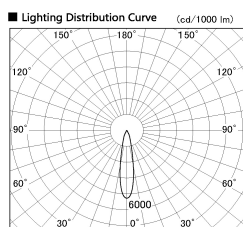

Item no. DD136-2620WB9030-R

Series Name: Cledy versa R-G Antiglare
(DD136-AG-R)

White Reflector

Direct Horizontal Illuminance DD136-2620WB9030-R

φ	Illuminance Angle	Beam Angle	Vertical Illuminance (lx)
20°		21°	49770
350	20000		12440
	10000		5530
700	5000		3110
	2000		1990
1050			1380
			1020
1410			780

Installation	Recessed mount
Type	Cledy versa R-G Antiglare (DD136-AG-R)
Fixture wattage	23W
Beam angle	21 deg
Color Temp.	3000K
CRI	Ra>90
Luminous	2415 lm
Body	Die-cast aluminum alloy
Body finish	N/A
Trim finish	Black
Reflector finish	White
IP Rate	IP20
Light source	COB module
Input Voltage	AC220~240V
Dimming Type	Non-Dimmable
Certificate	CE, CCC
Cut Hole	150mm