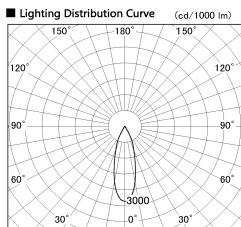

Item no. DD136-2630WB9030-R

Series Name: Cledy versa R-G Antiglare  
(DD136-AG-R)

White Reflector

Installation	Recessed mount
Type	Cledy versa R-G Antiglare (DD136-AG-R)
Fixture wattage	23W
Beam angle	31 deg
Color Temp.	3000K
CRI	Ra>90
Luminous	2405 lm
Body	Die-cast aluminum alloy
Body finish	N/A
Trim finish	Black
Reflector finish	White
IP Rate	IP20
Light source	COB module
Input Voltage	AC220~240V
Dimming Type	Non-Dimmable
Certificate	CE, CCC
Cut Hole	150mm