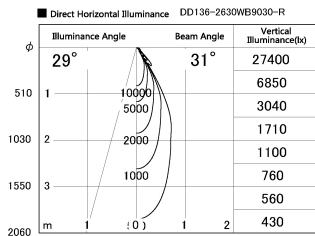

Item no. DD136-2630WB9030-R

Series Name: Cledy versa R-G Antiglare  
(DD136-AG-R)

White Reflector

Installation	Recessed mount
Type	Cledy versa R-G Antiglare (DD136-AG-R)
Fixture wattage	23W
Beam angle	31 deg
Color Temp.	3000K
CRI	Ra>90
Luminous	2405 lm
Body	Die-cast aluminum alloy
Body finish	N/A
Trim finish	Black
Reflector finish	White
IP Rate	IP20
Light source	COB module
Input Voltage	AC220~240V
Dimming Type	Non-Dimmable
Certificate	CE, CCC
Cut Hole	150mm