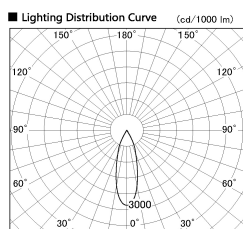

Item no. DD136-2630WB9030-R

Series Name: Cledy versa R-G Antiglare
(DD136-AG-R)

White Reflector

Installation	Recessed mount
Type	Cledy versa R-G Antiglare (DD136-AG-R)
Fixture wattage	23W
Beam angle	31 deg
Color Temp.	3000K
CRI	Ra>90
Luminous	2405 lm
Body	Die-cast aluminum alloy
Body finish	N/A
Trim finish	Black
Reflector finish	White
IP Rate	IP20
Light source	COB module
Input Voltage	AC220~240V
Dimming Type	Non-Dimmable
Certificate	CE, CCC
Cut Hole	150mm