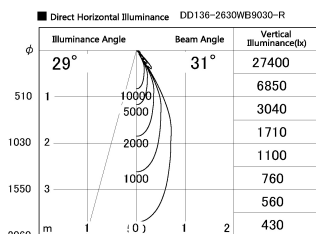

Item no. DD136-2630WB9030-R

Series Name: Cledy versa R-G Antiglare
(DD136-AG-R)

White Reflector

Installation	Recessed mount
Type	Cledy versa R-G Antiglare (DD136-AG-R)
Fixture wattage	23W
Beam angle	31 deg
Color Temp.	3000K
CRI	Ra>90
Luminous	2405 lm
Body	Die-cast aluminum alloy
Body finish	N/A
Trim finish	Black
Reflector finish	White
IP Rate	IP20
Light source	COB module
Input Voltage	AC220~240V
Dimming Type	Non-Dimmable
Certificate	CE, CCC
Cut Hole	150mm