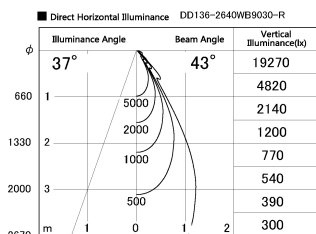

Item no. DD136-2640WB9030-R

Series Name: Cledy versa R-G Antiglare
(DD136-AG-R)

White Reflector

Installation	Recessed mount
Type	Cledy versa R-G Antiglare (DD136-AG-R)
Fixture wattage	23W
Beam angle	42 deg
Color Temp.	3000K
CRI	Ra>90
Luminous	2385 lm
Body	Die-cast aluminum alloy
Body finish	N/A
Trim finish	Black
Reflector finish	White
IP Rate	IP20
Light source	COB module
Input Voltage	AC220~240V
Dimming Type	Non-Dimmable
Certificate	CE, CCC
Cut Hole	150mm