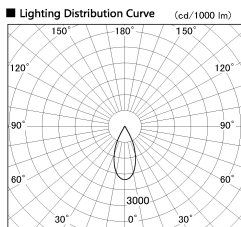

Item no. DD136-2640WB9030-R

Series Name: Cledy versa R-G Antiglare
(DD136-AG-R)

White Reflector

Installation	Recessed mount
Type	Cledy versa R-G Antiglare (DD136-AG-R)
Fixture wattage	23W
Beam angle	42 deg
Color Temp.	3000K
CRI	Ra>90
Luminous	2385 lm
Body	Die-cast aluminum alloy
Body finish	N/A
Trim finish	Black
Reflector finish	White
IP Rate	IP20
Light source	COB module
Input Voltage	AC220~240V
Dimming Type	Non-Dimmable
Certificate	CE, CCC
Cut Hole	150mm