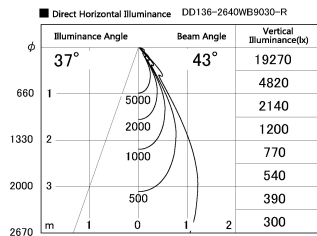

Item no. DD136-2640WB9030-R

Series Name: Cledy versa R-G Antiglare
(DD136-AG-R)

White Reflector

Installation	Recessed mount
Type	Cledy versa R-G Antiglare (DD136-AG-R)
Fixture wattage	23W
Beam angle	42 deg
Color Temp.	3000K
CRI	Ra>90
Luminous	2385 lm
Body	Die-cast aluminum alloy
Body finish	N/A
Trim finish	Black
Reflector finish	White
IP Rate	IP20
Light source	COB module
Input Voltage	AC220~240V
Dimming Type	Non-Dimmable
Certificate	CE, CCC
Cut Hole	150mm