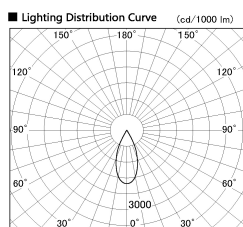

Item no. DD136-2640WB9030-R

Series Name: Cledy versa R-G Antiglare
(DD136-AG-R)

White Reflector

Installation	Recessed mount
Type	Cledy versa R-G Antiglare (DD136-AG-R)
Fixture wattage	23W
Beam angle	42 deg
Color Temp.	3000K
CRI	Ra>90
Luminous	2385 lm
Body	Die-cast aluminum alloy
Body finish	N/A
Trim finish	Black
Reflector finish	White
IP Rate	IP20
Light source	COB module
Input Voltage	AC220~240V
Dimming Type	Non-Dimmable
Certificate	CE, CCC
Cut Hole	150mm