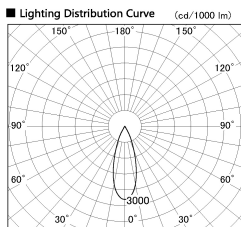

Item no. DD136-2530WB9030-R

Series Name: Cledy versa R-G Antiglare
(DD136-AG-R)

White Reflector

Installation	Recessed mount
Type	Cledy versa R-G Antiglare (DD136-AG-R)
Fixture wattage	23W
Beam angle	32 deg
Color Temp.	3000K
CRI	Ra>90
Luminous	2223 lm
Body	Die-cast aluminum alloy
Body finish	N/A
Trim finish	Black
Reflector finish	White
IP Rate	IP20
Light source	COB module
Input Voltage	AC220~240V
Dimming Type	Non-Dimmable
Certificate	CE, CCC
Cut Hole	125mm