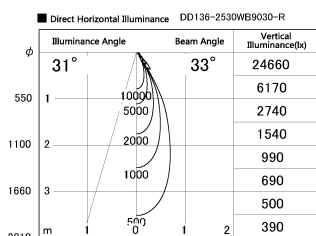

Item no. DD136-2530WB9030-R

Series Name: Cledy versa R-G Antiglare  
(DD136-AG-R)

White Reflector

Installation	Recessed mount
Type	Cledy versa R-G Antiglare (DD136-AG-R)
Fixture wattage	23W
Beam angle	32 deg
Color Temp.	3000K
CRI	Ra>90
Luminous	2223 lm
Body	Die-cast aluminum alloy
Body finish	N/A
Trim finish	Black
Reflector finish	White
IP Rate	IP20
Light source	COB module
Input Voltage	AC220~240V
Dimming Type	Non-Dimmable
Certificate	CE, CCC
Cut Hole	125mm