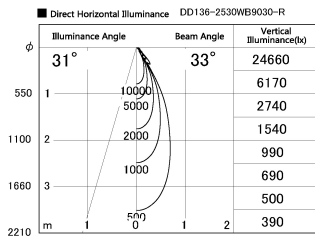

Item no. DD136-2530WB9030-R

Series Name: Cledy versa R-G Antiglare
(DD136-AG-R)

White Reflector

Installation	Recessed mount
Type	Cledy versa R-G Antiglare (DD136-AG-R)
Fixture wattage	23W
Beam angle	32 deg
Color Temp.	3000K
CRI	Ra>90
Luminous	2223 lm
Body	Die-cast aluminum alloy
Body finish	N/A
Trim finish	Black
Reflector finish	White
IP Rate	IP20
Light source	COB module
Input Voltage	AC220~240V
Dimming Type	Non-Dimmable
Certificate	CE, CCC
Cut Hole	125mm