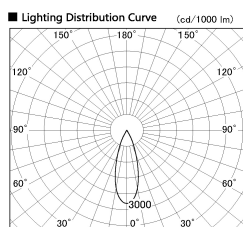

Item no. DD136-2530WB9030-R

Series Name: Cledy versa R-G Antiglare  
(DD136-AG-R)

White Reflector

Installation	Recessed mount
Type	Cledy versa R-G Antiglare (DD136-AG-R)
Fixture wattage	23W
Beam angle	32 deg
Color Temp.	3000K
CRI	Ra>90
Luminous	2223 lm
Body	Die-cast aluminum alloy
Body finish	N/A
Trim finish	Black
Reflector finish	White
IP Rate	IP20
Light source	COB module
Input Voltage	AC220~240V
Dimming Type	Non-Dimmable
Certificate	CE, CCC
Cut Hole	125mm