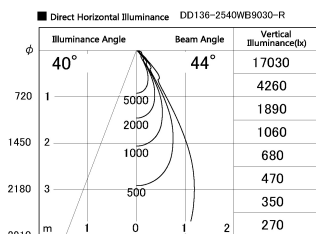

Item no. DD136-2540WB9030-R

Series Name: Cledy versa R-G Antiglare
(DD136-AG-R)

White Reflector

Installation	Recessed mount
Type	Cledy versa R-G Antiglare (DD136-AG-R)
Fixture wattage	23W
Beam angle	43 deg
Color Temp.	3000K
CRI	Ra>90
Luminous	2266 lm
Body	Die-cast aluminum alloy
Body finish	N/A
Trim finish	Black
Reflector finish	White
IP Rate	IP20
Light source	COB module
Input Voltage	AC220~240V
Dimming Type	Non-Dimmable
Certificate	CE, CCC
Cut Hole	125mm