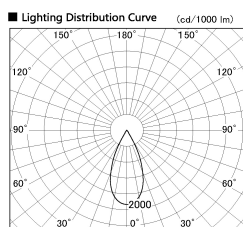

Item no. DD136-2540WB9030-R

Series Name: Cledy versa R-G Antiglare  
(DD136-AG-R)

White Reflector

Installation	Recessed mount
Type	Cledy versa R-G Antiglare (DD136-AG-R)
Fixture wattage	23W
Beam angle	43 deg
Color Temp.	3000K
CRI	Ra>90
Luminous	2266 lm
Body	Die-cast aluminum alloy
Body finish	N/A
Trim finish	Black
Reflector finish	White
IP Rate	IP20
Light source	COB module
Input Voltage	AC220~240V
Dimming Type	Non-Dimmable
Certificate	CE, CCC
Cut Hole	125mm