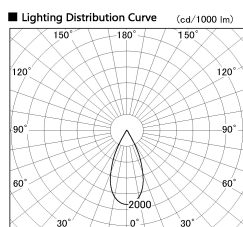

Item no. DD136-2540WB9030-R

Series Name: Cledy versa R-G Antiglare
(DD136-AG-R)

White Reflector

Installation	Recessed mount
Type	Cledy versa R-G Antiglare (DD136-AG-R)
Fixture wattage	23W
Beam angle	43 deg
Color Temp.	3000K
CRI	Ra>90
Luminous	2266 lm
Body	Die-cast aluminum alloy
Body finish	N/A
Trim finish	Black
Reflector finish	White
IP Rate	IP20
Light source	COB module
Input Voltage	AC220~240V
Dimming Type	Non-Dimmable
Certificate	CE, CCC
Cut Hole	125mm