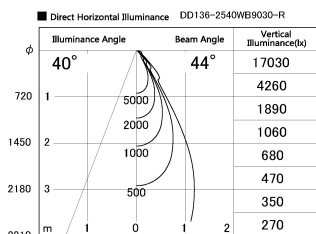

Item no. DD136-2540WB9030-R

Series Name: Cledy versa R-G Antiglare  
(DD136-AG-R)

White Reflector

Installation	Recessed mount
Type	Cledy versa R-G Antiglare (DD136-AG-R)
Fixture wattage	23W
Beam angle	43 deg
Color Temp.	3000K
CRI	Ra>90
Luminous	2266 lm
Body	Die-cast aluminum alloy
Body finish	N/A
Trim finish	Black
Reflector finish	White
IP Rate	IP20
Light source	COB module
Input Voltage	AC220~240V
Dimming Type	Non-Dimmable
Certificate	CE, CCC
Cut Hole	125mm