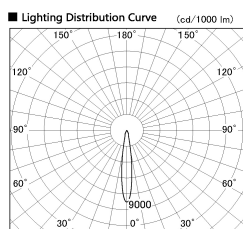

Item no. DD136-2020WB9030-R

Series Name: Cledy versa R-G Antiglare
(DD136-AG-R)

White Reflector

■ Direct Horizontal Illuminance DD136-2020WB9030-R

φ	Illuminance Angle	Beam Angle	Vertical Illuminance (lx)
240	14°	15°	58430
1			14610
			6490
490			3650
2			2340
730			1620
3			1190
980			910

Installation	Recessed mount
Type	Cledy versa R-G Antiglare (DD136-AG-R)
Fixture wattage	20W
Beam angle	15 deg
Color Temp.	3000K
CRI	Ra>90
Luminous	1786 lm
Body	Die-cast aluminum alloy
Body finish	N/A
Trim finish	Black
Reflector finish	White
IP Rate	IP20
Light source	COB module
Input Voltage	AC220~240V
Dimming Type	Non-Dimmable
Certificate	CE, CCC
Cut Hole	125mm