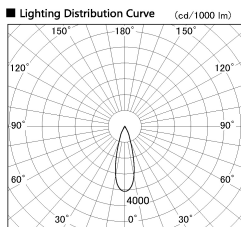

Item no. DD136-2030WB9030-R

Series Name: Cledy versa R-G Antiglare
(DD136-AG-R)

White Reflector

Direct Horizontal Illuminance DD136-2030WB9030-R

φ	Illuminance Angle	Beam Angle	Vertical Illuminance (lx)
28°	29°	24190	
10000	6050		
5000	2690		
2000	1510		
1000	970		
670	490		
380	380		

Installation	Recessed mount
Type	Cledy versa R-G Antiglare (DD136-AG-R)
Fixture wattage	20W
Beam angle	28 deg
Color Temp.	3000K
CRI	Ra>90
Luminous	1844 lm
Body	Die-cast aluminum alloy
Body finish	N/A
Trim finish	Black
Reflector finish	White
IP Rate	IP20
Light source	COB module
Input Voltage	AC220~240V
Dimming Type	Non-Dimmable
Certificate	CE, CCC
Cut Hole	125mm