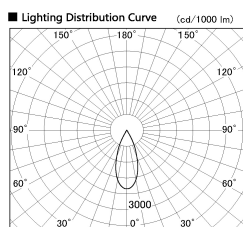

Item no. DD136-2040WB9030-R

Series Name: Cledy versa R-G Antiglare
(DD136-AG-R)

White Reflector

Installation	Recessed mount
Type	Cledy versa R-G Antiglare (DD136-AG-R)
Fixture wattage	20W
Beam angle	37 deg
Color Temp.	3000K
CRI	Ra>90
Luminous	1869 lm
Body	Die-cast aluminum alloy
Body finish	N/A
Trim finish	Black
Reflector finish	White
IP Rate	IP20
Light source	COB module
Input Voltage	AC220~240V
Dimming Type	Non-Dimmable
Certificate	CE, CCC
Cut Hole	125mm