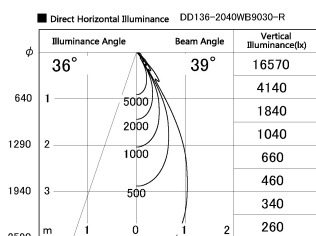

Item no. DD136-2040WB9030-R

Series Name: Cledy versa R-G Antiglare
(DD136-AG-R)

White Reflector

Installation	Recessed mount
Type	Cledy versa R-G Antiglare (DD136-AG-R)
Fixture wattage	20W
Beam angle	37 deg
Color Temp.	3000K
CRI	Ra>90
Luminous	1869 lm
Body	Die-cast aluminum alloy
Body finish	N/A
Trim finish	Black
Reflector finish	White
IP Rate	IP20
Light source	COB module
Input Voltage	AC220~240V
Dimming Type	Non-Dimmable
Certificate	CE, CCC
Cut Hole	125mm