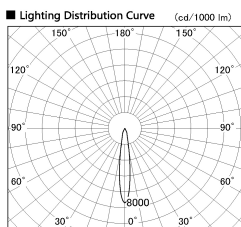

Item no. DD136-1915WB9030-R

Series Name: Cledy versa R-G Antiglare
(DD136-AG-R)

White Reflector

Direct Horizontal Illuminance DD136-1915WB9030-R

φ	Illuminance Angle	Beam Angle	Vertical Illuminance (lx)
280	15°	15°	44120
1			11030
			4900
520			2760
2			1760
780			1230
3			900
1050	m	1 0 1 2	690

Installation	Recessed mount
Type	Cledy versa R-G Antiglare (DD136-AG-R)
Fixture wattage	18.6W
Beam angle	15 deg
Color Temp.	3000K
CRI	Ra>90
Luminous	1460 lm
Body	Die-cast aluminum alloy
Body finish	N/A
Trim finish	Black
Reflector finish	White
IP Rate	IP20
Light source	COB module
Input Voltage	AC220~240V
Dimming Type	Non-Dimmable
Certificate	CE, CCC
Cut Hole	100mm