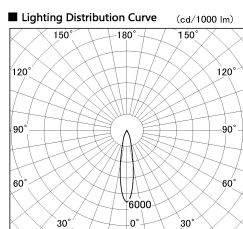

Item no. DD136-1920WB9030-R

Series Name: Cledy versa R-G Antiglare
(DD136-AG-R)

White Reflector

■ Direct Horizontal Illuminance DD136-1920WB9030-R

φ	Illuminance Angle	Beam Angle	Vertical Illuminance (lx)
330	19°	20°	33190
1			8300
			3690
660	2		2070
			1330
1000	3		920
			680
1330	m	1 0 1 2	520

Installation	Recessed mount
Type	Cledy versa R-G Antiglare (DD136-AG-R)
Fixture wattage	18.6W
Beam angle	19 deg
Color Temp.	3000K
CRI	Ra>90
Luminous	1521 lm
Body	Die-cast aluminum alloy
Body finish	N/A
Trim finish	Black
Reflector finish	White
IP Rate	IP20
Light source	COB module
Input Voltage	AC220~240V
Dimming Type	Non-Dimmable
Certificate	CE, CCC
Cut Hole	100mm