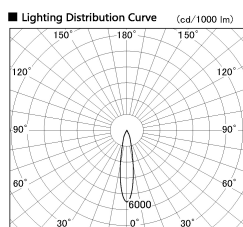

Item no. DD136-1920WB9030-R

Series Name: Cledy versa R-G Antiglare
(DD136-AG-R)

White Reflector

■ Direct Horizontal Illuminance DD136-1920WB9030-R

φ	Illuminance Angle	Beam Angle	Vertical Illuminance (lx)
330	19°	20°	33190
1			8300
660			3690
2			2070
1000			1330
3			920
1330			680
m	1	0	520

Installation	Recessed mount
Type	Cledy versa R-G Antiglare (DD136-AG-R)
Fixture wattage	18.6W
Beam angle	19 deg
Color Temp.	3000K
CRI	Ra>90
Luminous	1521 lm
Body	Die-cast aluminum alloy
Body finish	N/A
Trim finish	Black
Reflector finish	White
IP Rate	IP20
Light source	COB module
Input Voltage	AC220~240V
Dimming Type	Non-Dimmable
Certificate	CE, CCC
Cut Hole	100mm