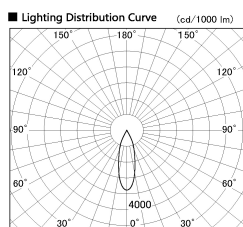

Item no. DD136-1930WB9030-R

Series Name: Cledy versa R-G Antiglare  
(DD136-AG-R)

White Reflector

Installation	Recessed mount
Type	Cledy versa R-G Antiglare (DD136-AG-R)
Fixture wattage	18.6W
Beam angle	29 deg
Color Temp.	3000K
CRI	Ra>90
Luminous	1620 lm
Body	Die-cast aluminum alloy
Body finish	N/A
Trim finish	Black
Reflector finish	White
IP Rate	IP20
Light source	COB module
Input Voltage	AC220~240V
Dimming Type	Non-Dimmable
Certificate	CE, CCC
Cut Hole	100mm