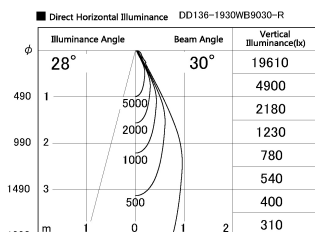

Item no. DD136-1930WB9030-R

Series Name: Cledy versa R-G Antiglare  
(DD136-AG-R)

White Reflector

Installation	Recessed mount
Type	Cledy versa R-G Antiglare (DD136-AG-R)
Fixture wattage	18.6W
Beam angle	29 deg
Color Temp.	3000K
CRI	Ra>90
Luminous	1620 lm
Body	Die-cast aluminum alloy
Body finish	N/A
Trim finish	Black
Reflector finish	White
IP Rate	IP20
Light source	COB module
Input Voltage	AC220~240V
Dimming Type	Non-Dimmable
Certificate	CE, CCC
Cut Hole	100mm