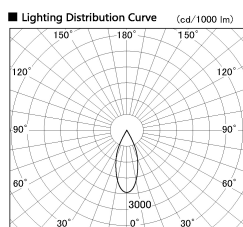

Item no. DD136-1940WB9030-R

Series Name: Cledy versa R-G Antiglare
(DD136-AG-R)

White Reflector

Installation	Recessed mount
Type	Cledy versa R-G Antiglare (DD136-AG-R)
Fixture wattage	18.6W
Beam angle	40 deg
Color Temp.	3000K
CRI	Ra>90
Luminous	1651 lm
Body	Die-cast aluminum alloy
Body finish	N/A
Trim finish	Black
Reflector finish	White
IP Rate	IP20
Light source	COB module
Input Voltage	AC220~240V
Dimming Type	Non-Dimmable
Certificate	CE, CCC
Cut Hole	100mm