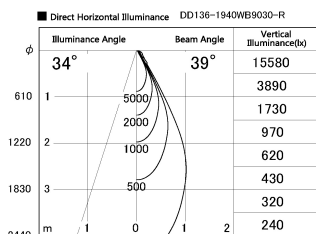

Item no. DD136-1940WB9030-R

Series Name: Cledy versa R-G Antiglare
(DD136-AG-R)

White Reflector

Installation	Recessed mount
Type	Cledy versa R-G Antiglare (DD136-AG-R)
Fixture wattage	18.6W
Beam angle	40 deg
Color Temp.	3000K
CRI	Ra>90
Luminous	1651 lm
Body	Die-cast aluminum alloy
Body finish	N/A
Trim finish	Black
Reflector finish	White
IP Rate	IP20
Light source	COB module
Input Voltage	AC220~240V
Dimming Type	Non-Dimmable
Certificate	CE, CCC
Cut Hole	100mm