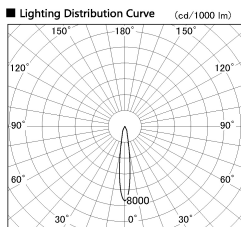

Item no. DD136-1115WB9030-R

Series Name: Cledy versa R-G Antiglare
(DD136-AG-R)

White Reflector

Direct Horizontal Illuminance DD136-1115WB9030-R

φ	Illuminance Angle	Beam Angle	Vertical Illuminance (lx)
280	15°	15°	25260
1			6320
520			2810
2			1580
780			1010
3			700
1050			520
m	1	2	390

Installation	Recessed mount
Type	Cledy versa R-G Antiglare (DD136-AG-R)
Fixture wattage	10.5W
Beam angle	15 deg
Color Temp.	3000K
CRI	Ra>90
Luminous	836 lm
Body	Die-cast aluminum alloy
Body finish	N/A
Trim finish	Black
Reflector finish	White
IP Rate	IP20
Light source	COB module
Input Voltage	AC220~240V
Dimming Type	Non-Dimmable
Certificate	CE, CCC
Cut Hole	100mm