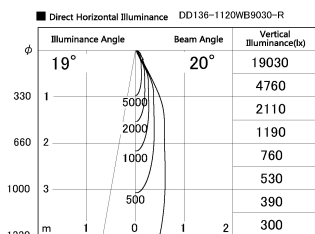

Item no. DD136-1120WB9030-R

Series Name: Cledy versa R-G Antiglare
(DD136-AG-R)

White Reflector

Installation	Recessed mount
Type	Cledy versa R-G Antiglare (DD136-AG-R)
Fixture wattage	10.5W
Beam angle	19 deg
Color Temp.	3000K
CRI	Ra>90
Luminous	872 lm
Body	Die-cast aluminum alloy
Body finish	N/A
Trim finish	Black
Reflector finish	White
IP Rate	IP20
Light source	COB module
Input Voltage	AC220~240V
Dimming Type	Non-Dimmable
Certificate	CE, CCC
Cut Hole	100mm