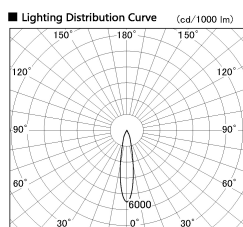

Item no. DD136-1120WB9030-R

Series Name: Cledy versa R-G Antiglare
(DD136-AG-R)

White Reflector

Installation	Recessed mount
Type	Cledy versa R-G Antiglare (DD136-AG-R)
Fixture wattage	10.5W
Beam angle	19 deg
Color Temp.	3000K
CRI	Ra>90
Luminous	872 lm
Body	Die-cast aluminum alloy
Body finish	N/A
Trim finish	Black
Reflector finish	White
IP Rate	IP20
Light source	COB module
Input Voltage	AC220~240V
Dimming Type	Non-Dimmable
Certificate	CE, CCC
Cut Hole	100mm