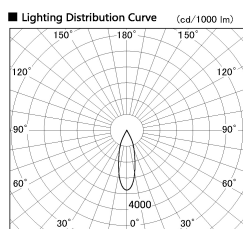

Item no. DD136-1130WB9030-R

Series Name: Cledy versa R-G Antiglare  
(DD136-AG-R)

White Reflector

Installation	Recessed mount
Type	Cledy versa R-G Antiglare (DD136-AG-R)
Fixture wattage	10.5W
Beam angle	29 deg
Color Temp.	3000K
CRI	Ra>90
Luminous	928 lm
Body	Die-cast aluminum alloy
Body finish	N/A
Trim finish	Black
Reflector finish	White
IP Rate	IP20
Light source	COB module
Input Voltage	AC220~240V
Dimming Type	Non-Dimmable
Certificate	CE, CCC
Cut Hole	100mm