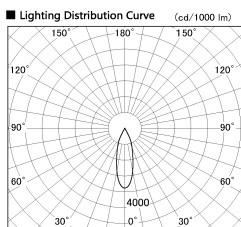

Item no. DD136-1130WB9030-R

Series Name: Cledy versa R-G Antiglare
(DD136-AG-R)

White Reflector

Installation	Recessed mount
Type	Cledy versa R-G Antiglare (DD136-AG-R)
Fixture wattage	10.5W
Beam angle	29 deg
Color Temp.	3000K
CRI	Ra>90
Luminous	928 lm
Body	Die-cast aluminum alloy
Body finish	N/A
Trim finish	Black
Reflector finish	White
IP Rate	IP20
Light source	COB module
Input Voltage	AC220~240V
Dimming Type	Non-Dimmable
Certificate	CE, CCC
Cut Hole	100mm