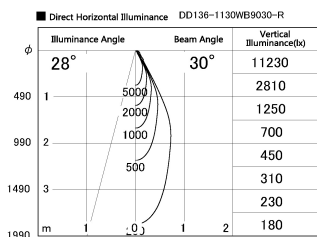

Item no. DD136-1130WB9030-R

Series Name: Cledy versa R-G Antiglare
(DD136-AG-R)

White Reflector

Installation	Recessed mount
Type	Cledy versa R-G Antiglare (DD136-AG-R)
Fixture wattage	10.5W
Beam angle	29 deg
Color Temp.	3000K
CRI	Ra>90
Luminous	928 lm
Body	Die-cast aluminum alloy
Body finish	N/A
Trim finish	Black
Reflector finish	White
IP Rate	IP20
Light source	COB module
Input Voltage	AC220~240V
Dimming Type	Non-Dimmable
Certificate	CE, CCC
Cut Hole	100mm