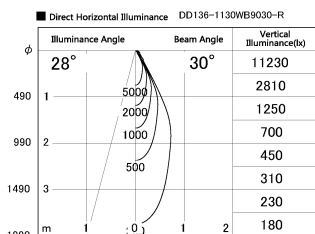

Item no. DD136-1130WB9030-R

Series Name: Cledy versa R-G Antiglare  
(DD136-AG-R)

White Reflector

Installation	Recessed mount
Type	Cledy versa R-G Antiglare (DD136-AG-R)
Fixture wattage	10.5W
Beam angle	29 deg
Color Temp.	3000K
CRI	Ra>90
Luminous	928 lm
Body	Die-cast aluminum alloy
Body finish	N/A
Trim finish	Black
Reflector finish	White
IP Rate	IP20
Light source	COB module
Input Voltage	AC220~240V
Dimming Type	Non-Dimmable
Certificate	CE, CCC
Cut Hole	100mm