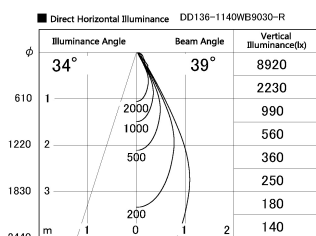

Item no. DD136-1140WB9030-R

Series Name: Cledy versa R-G Antiglare
(DD136-AG-R)

White Reflector

Installation	Recessed mount
Type	Cledy versa R-G Antiglare (DD136-AG-R)
Fixture wattage	10.5W
Beam angle	40 deg
Color Temp.	3000K
CRI	Ra>90
Luminous	945 lm
Body	Die-cast aluminum alloy
Body finish	N/A
Trim finish	Black
Reflector finish	White
IP Rate	IP20
Light source	COB module
Input Voltage	AC220~240V
Dimming Type	Non-Dimmable
Certificate	CE, CCC
Cut Hole	100mm