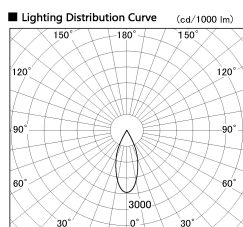

Item no. DD136-1140WB9030-R

Series Name: Cledy versa R-G Antiglare
(DD136-AG-R)

White Reflector

Installation	Recessed mount
Type	Cledy versa R-G Antiglare (DD136-AG-R)
Fixture wattage	10.5W
Beam angle	40 deg
Color Temp.	3000K
CRI	Ra>90
Luminous	945 lm
Body	Die-cast aluminum alloy
Body finish	N/A
Trim finish	Black
Reflector finish	White
IP Rate	IP20
Light source	COB module
Input Voltage	AC220~240V
Dimming Type	Non-Dimmable
Certificate	CE, CCC
Cut Hole	100mm