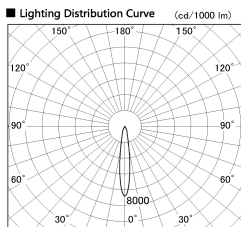

Item no. DD136-0815WB9030-R

Series Name: Cledy versa R-G Antiglare  
(DD136-AG-R)

White Reflector

Direct Horizontal Illuminance DD136-0815WB9030-R

φ	Illuminance Angle	Beam Angle	Vertical Illuminance (lx)
260	15°	15°	16530
1			4130
520			1840
2			1030
			660
780			460
3			340
1050			260

Installation	Recessed mount
Type	Cledy versa R-G Antiglare (DD136-AG-R)
Fixture wattage	7.5W
Beam angle	16deg
Color Temp.	3000K
CRI	Ra>90
Luminous	585 lm
Body	Die-cast aluminum alloy
Body finish	N/A
Trim finish	Black
Reflector finish	White
IP Rate	IP20
Light source	COB module
Input Voltage	AC220~240V
Dimming Type	Non-Dimmable
Certificate	CE, CCC
Cut Hole	100mm