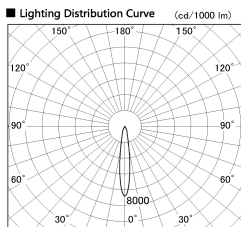

Item no. DD136-0815WB9030-R

Series Name: Cledy versa R-G Antiglare
(DD136-AG-R)

White Reflector

■ Direct Horizontal Illuminance DD136-0815WB9030-R

φ	Illuminance Angle	Beam Angle	Vertical Illuminance (lx)
260	15°	15°	16530
1			4130
520			1840
2			1030
			660
780			460
3			340
1050			260

Installation	Recessed mount
Type	Cledy versa R-G Antiglare (DD136-AG-R)
Fixture wattage	7.5W
Beam angle	16deg
Color Temp.	3000K
CRI	Ra>90
Luminous	585 lm
Body	Die-cast aluminum alloy
Body finish	N/A
Trim finish	Black
Reflector finish	White
IP Rate	IP20
Light source	COB module
Input Voltage	AC220~240V
Dimming Type	Non-Dimmable
Certificate	CE, CCC
Cut Hole	100mm